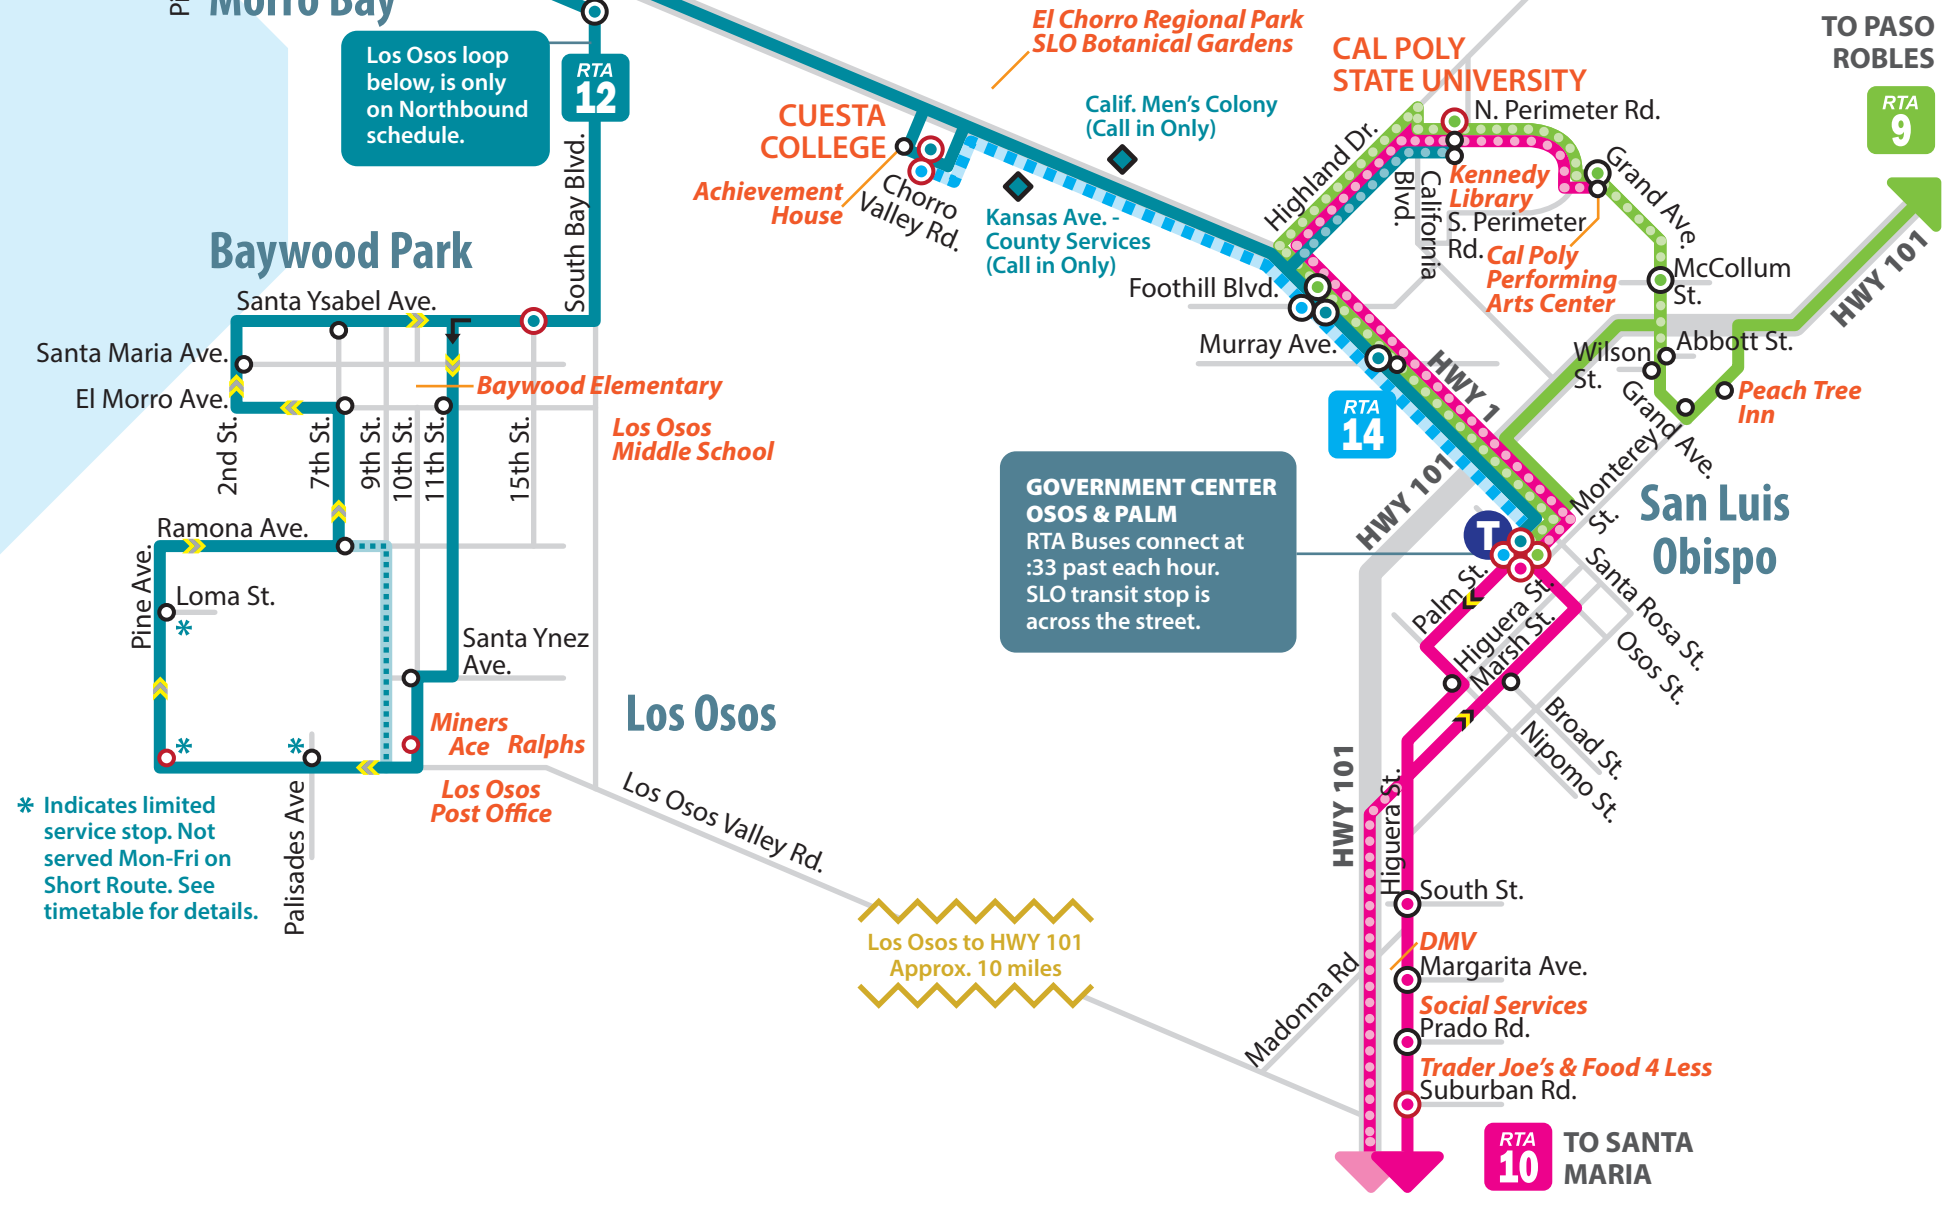

* Indicates limited service stop. Not served Mon-Fri on Short Route. See timetable for details.

GOVERNMENT CENTER OSOS & PALM
RTA Buses connect at :33 past each hour. SLO transit stop is across the street.