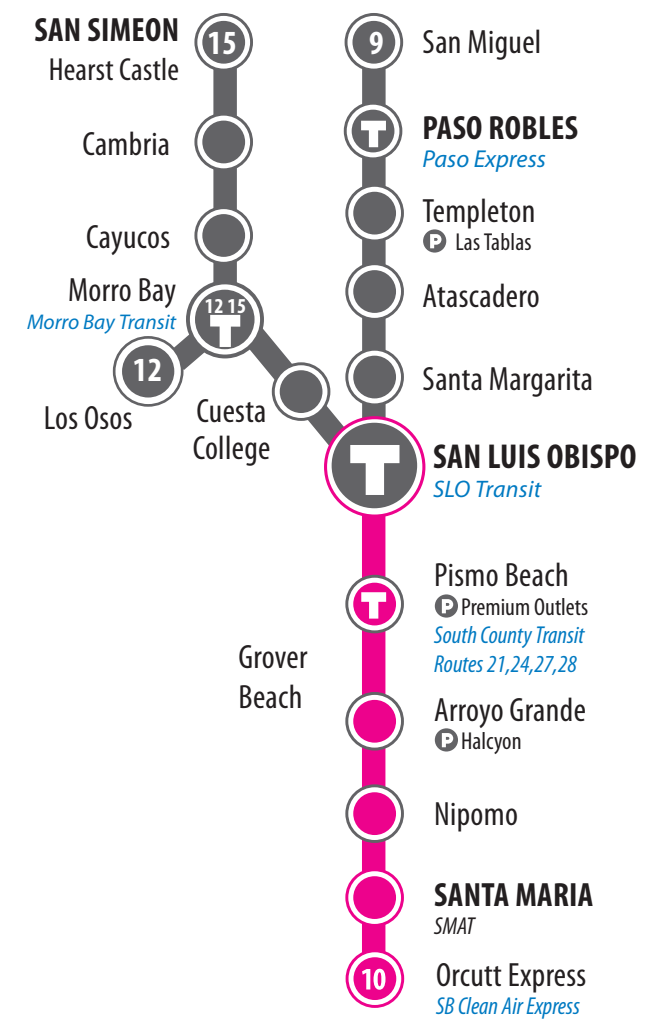

10 SANTA MARIA to SAN LUIS OBISPO

RTA Holidays / Dias festivos

No Service / No Servicio:
Memorial Day, Independence Day, Labor Day, Thanksgiving Day, Christmas Day, and New Year's Day.

Reduced Schedule (Saturday Service) Servicio reducido (Horario de Domingo):
Christmas Eve, New Year's Eve, the day after (dia despues de) Thanksgiving.

Effective/Comenzando September 19, 2016

Information/Información:
541-2228 or slorta.org