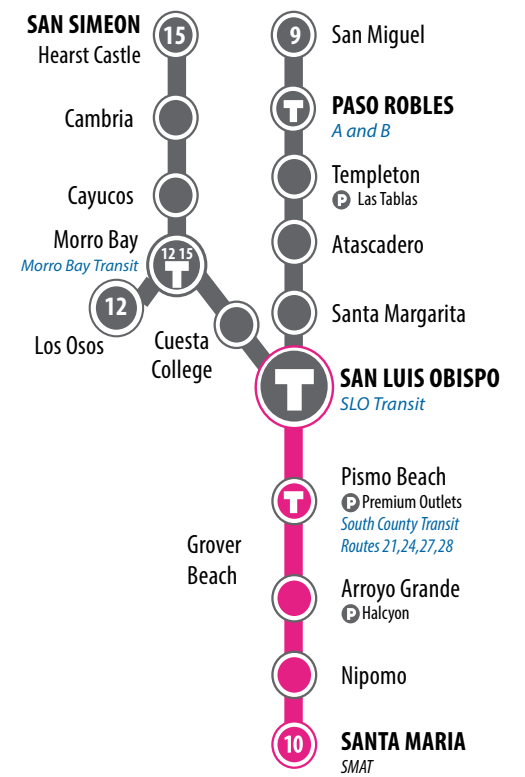

RTA Holidays / Dias festivos

No Service / No Servicio:
 Memorial Day, Independence Day, Labor Day, Thanksgiving Day, Christmas Day, and New Year's Day.

HOLIDAY SCHEDULES

Check the slorta.org website for reduced schedules during the weeks of Thanksgiving, Christmas and New Year's

Please carry exact fare. No change is given.
 Favor de traer la tarifa exacta.

More info / Más información
slorta.org
(805) 541-2228

EFFECTIVE AUGUST 2022

10 SANTA MARIA to SAN LUIS OBISPO

(805) 541-2228 or slorta.org

Santa Maria Transit Center
Open Mon-Fri 8AM - 10AM, & 2PM to 4PM

Arroyo Grande City Hall
300 E Branch Street
Open Mon-Thurs 8AM - 5PM

Grover Beach City Hall
154 S 8th Street
Open Mon-Thurs 8AM - 12PM

Oceano CSD
1655 Front Street
Open Mon-Fri 8AM - 4:30PM

Pismo Beach Visitor Center
581 Dolliver Street
Open Mon-Sat 9AM - 5PM
Sunday 10AM - 4PM

Pismo Beach

San Luis Obispo to Pismo Beach Approx. 13 miles

Only Northbound trips travel on 4th St. & James Way.

Arroyo Grande