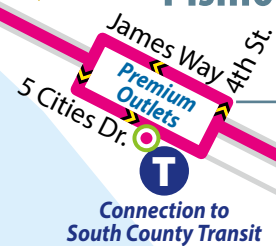

Pismo Beach

San Luis Obispo to Pismo Beach Approx. 13 miles

Only Northbound trips travel on 4th St. & James Way.