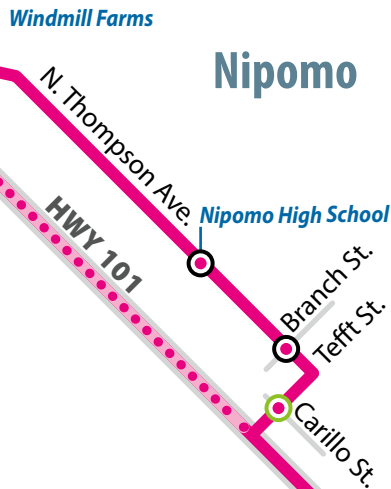

Santa Maria Transit Center
Open Mon-Fri 8AM - 10AM, & 2PM to 4PM

Arroyo Grande City Hall
300 E Branch Street
Open Mon-Thurs 8AM - 5PM

Grover Beach City Hall
154 S 8th Street
Open Mon-Thurs 8AM - 12PM

Oceano CSD
1655 Front Street
Open Mon-Fri 8AM - 4:30PM

Pismo Beach Visitor Center
581 Dolliver Street
Open Mon-Sat 9AM - 5PM
Sunday 10AM - 4PM

Pismo Beach

San Luis Obispo to Pismo Beach Approx. 13 miles

Only Northbound trips travel on 4th St. & James Way.

Arroyo Grande

Arroyo Grande to Nipomo Approx. 8 miles

Nipomo

Nipomo to Santa Maria Approx. 9 miles

Northbound trips only.
Southbound trips only.

Express Bus Departs Santa Maria Transit Center 6:05 a.m. to Cal Poly SLO

Legend