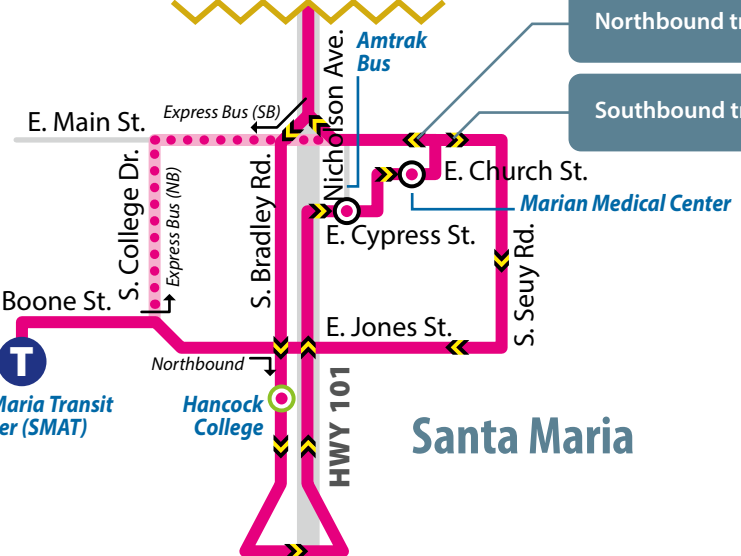

Santa Maria Transit Center
Open Mon-Fri 8AM - 10AM, & 2PM to 4PM

Arroyo Grande City Hall
300 E Branch Street
Open Mon-Thurs 8AM - 5PM

Grover Beach City Hall
154 S 8th Street
Open Mon-Thurs 8AM - 12PM

Oceano CSD
1655 Front Street
Open Mon-Fri 8AM - 4:30PM

Pismo Beach Visitor Center
581 Dolliver Street
Open Mon-Sat 9AM - 5PM
Sunday 10AM - 4PM

Pismo Beach

San Luis Obispo to Pismo Beach Approx. 13 miles

Only Northbound trips travel on 4th St. & James Way.

Arroyo Grande

Arroyo Grande to Nipomo Approx. 8 miles

Nipomo

Nipomo to Santa Maria Approx. 9 miles

Northbound trips only.
Southbound trips only.

Express Bus Departs Santa Maria Transit Center 6:05 a.m. to Cal Poly SLO

Legend

- **Bus Stop**
single direction
Parada de autobus/
una dirección
- **Bus Stop**
bus stops both directions
Northbound & Southbound
Parada de autobus/
ambas direcciones
Hacia el norte y sur
- **Timed Stop**
Parada de tiempo
- RTA 10 **Route 10: Daily**
Ruta 10, diaria
- **Route 10: Express Bus**
Monday - Friday only
Ruta 10: Viajes exprés
lunes a Viernes
- **Direction of Service**
Dirección de servicio
- T **Transfer Hub**
Centro de transferencias