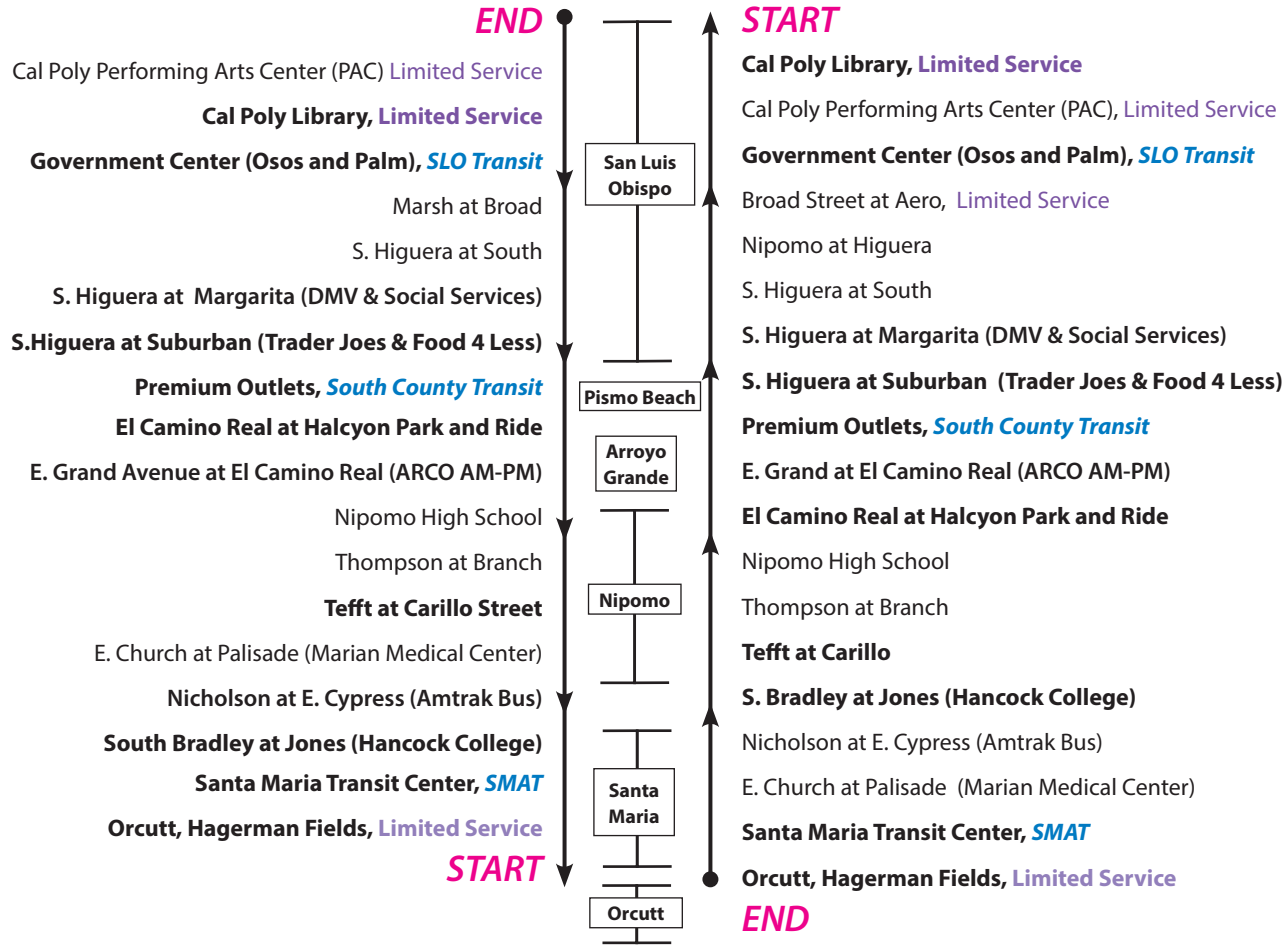

All Route 10 Stops - Time Stops in Bold

Northbound *Hacia al Norte*

Hacia al Sur Southbound

Cash Fares	San Luis Obispo	Pismo/ Arroyo Grande	Nipomo	Santa Maria/ Orcutt
San Luis Obispo	\$1.50	\$2.00	\$2.50	\$3.00
Pismo/ Arroyo Grande	\$2.00	\$1.50	\$2.00	\$2.50
Nipomo	\$2.50	\$2.00	\$1.50	\$2.00
Santa Maria/ Orcutt	\$3.00	\$2.50	\$2.00	\$1.50

REGIONAL DAY PASS: \$5.00

Regional Day Pass \$5.00

RTA 31-Day Pass \$44 Regular/\$22 Discount

Regional 31-Day Pass \$64 Regular/\$32 Discount

Stored Value Card \$15 Value

7-Day Pass \$14.00

See the Ride Guide for detailed pass & fare information.
Vea el guía de pasajero para detalles sobre pases y información sobre tarifas.

* Connects with the Santa Barbara Clean Air Express

Effective/Comenzando May 21, 2017

Information/Información:
541-2228 or slorta.org

RTA Route 10 Timed Stops. See a full list of Route 10 stops on flip side.