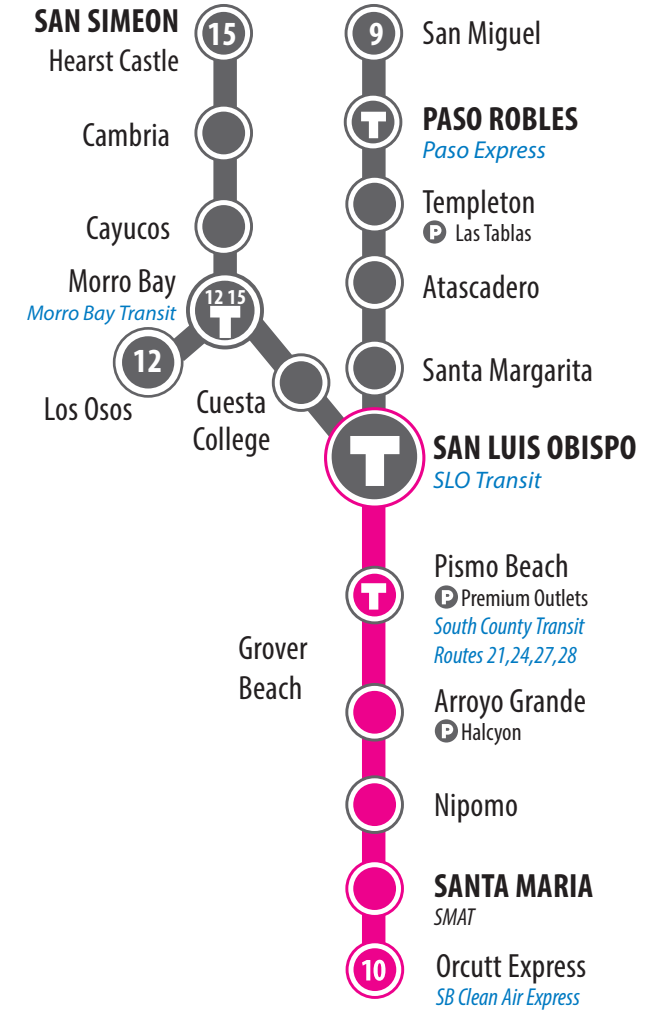

10 SANTA MARIA to SAN LUIS OBISPO

Route 10 Orcutt Express Operates Monday - Friday

Northbound Stops	AM	Southbound Stops	PM
Hagerman Softball Complex (Orcutt)	5:50 AM	Cal Poly Library	4:08 PM
Santa Maria Transit Center	6:05 AM	SLO Gov't Center	4:27 PM
Halcyon Park & Ride	6:34 AM	Broad & Aero (Airport)	4:38 PM
Premium Outlets	6:40 AM	Premium Outlets	4:53 PM
SLO Gov't Center	6:59 AM	Santa Maria Transit Center	5:16 PM
Cal Poly Library	7:12 AM	* Hagerman Softball Complex (Orcutt)	5:31 PM

* Connects with the Santa Barbara Clean Air Express

Effective/Comenzando May 21, 2017

Information/Información:
541-2228 or slorta.org