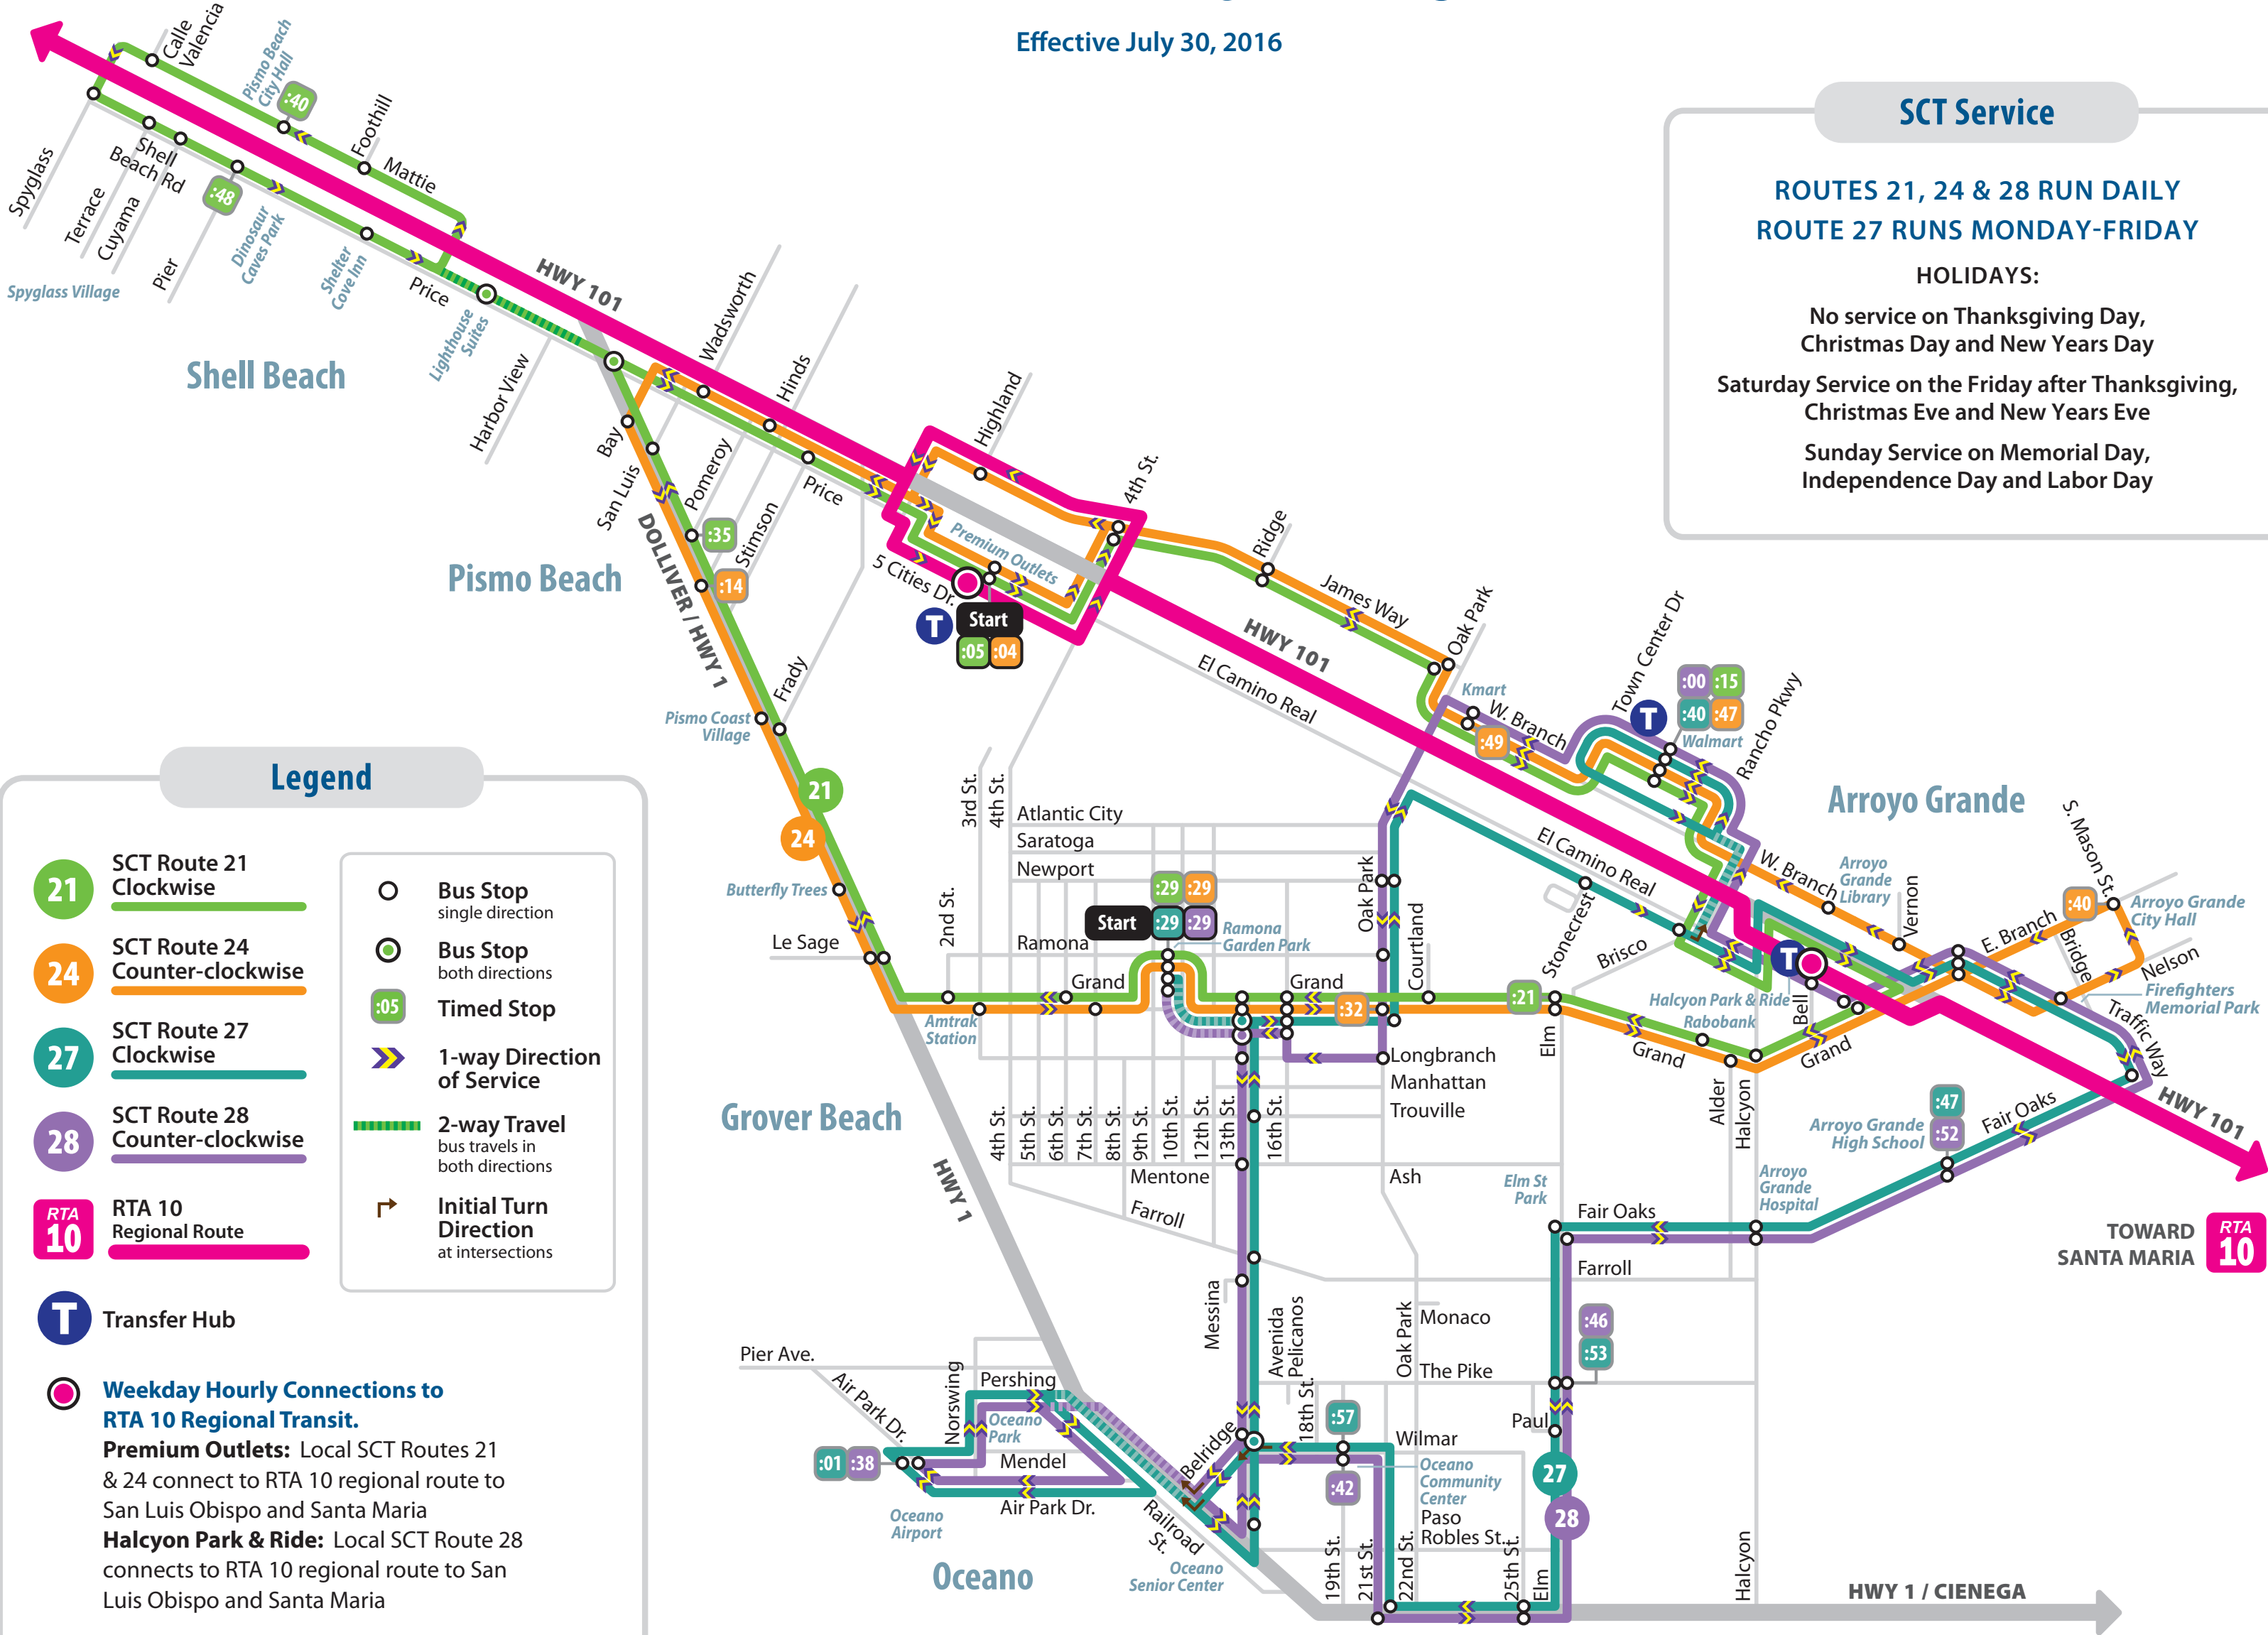

* On the first trip of the day, SCT 24 service starts at Ramona Garden at 6:29 AM. Last run ends at Ramona Garden. All other SCT 24 trips depart the Pismo Outlets at :10 past the hour.

ROUTE 24

Premium Outlets

* On the first trip of the day, SCT 27 service starts at Elm @ The Pike at 6:03AM. Last run ends at Ramona Garden. All other SCT 27 trips depart the Ramona Garden at :29 past the hour.

ROUTE 27

Ramona Garden Park

SCT Service

ROUTES 21, 24 & 28 RUN DAILY
ROUTE 27 RUNS MONDAY-FRIDAY

HOLIDAYS:

No service on Thanksgiving Day, Christmas Day and New Years Day

Saturday Service on the Friday after Thanksgiving, Christmas Eve and New Years Eve

Sunday Service on Memorial Day, Independence Day and Labor Day

Legend

- 21** SCT Route 21 Clockwise
- 24** SCT Route 24 Counter-clockwise
- 27** SCT Route 27 Clockwise
- 28** SCT Route 28 Counter-clockwise
- RTA 10** RTA 10 Regional Route
- T** Transfer Hub
- Bus Stop single direction
- Bus Stop both directions
- :05** Timed Stop
- ➔** 1-way Direction of Service
- ↔** 2-way Travel bus travels in both directions
- ➔** Initial Turn Direction at intersections