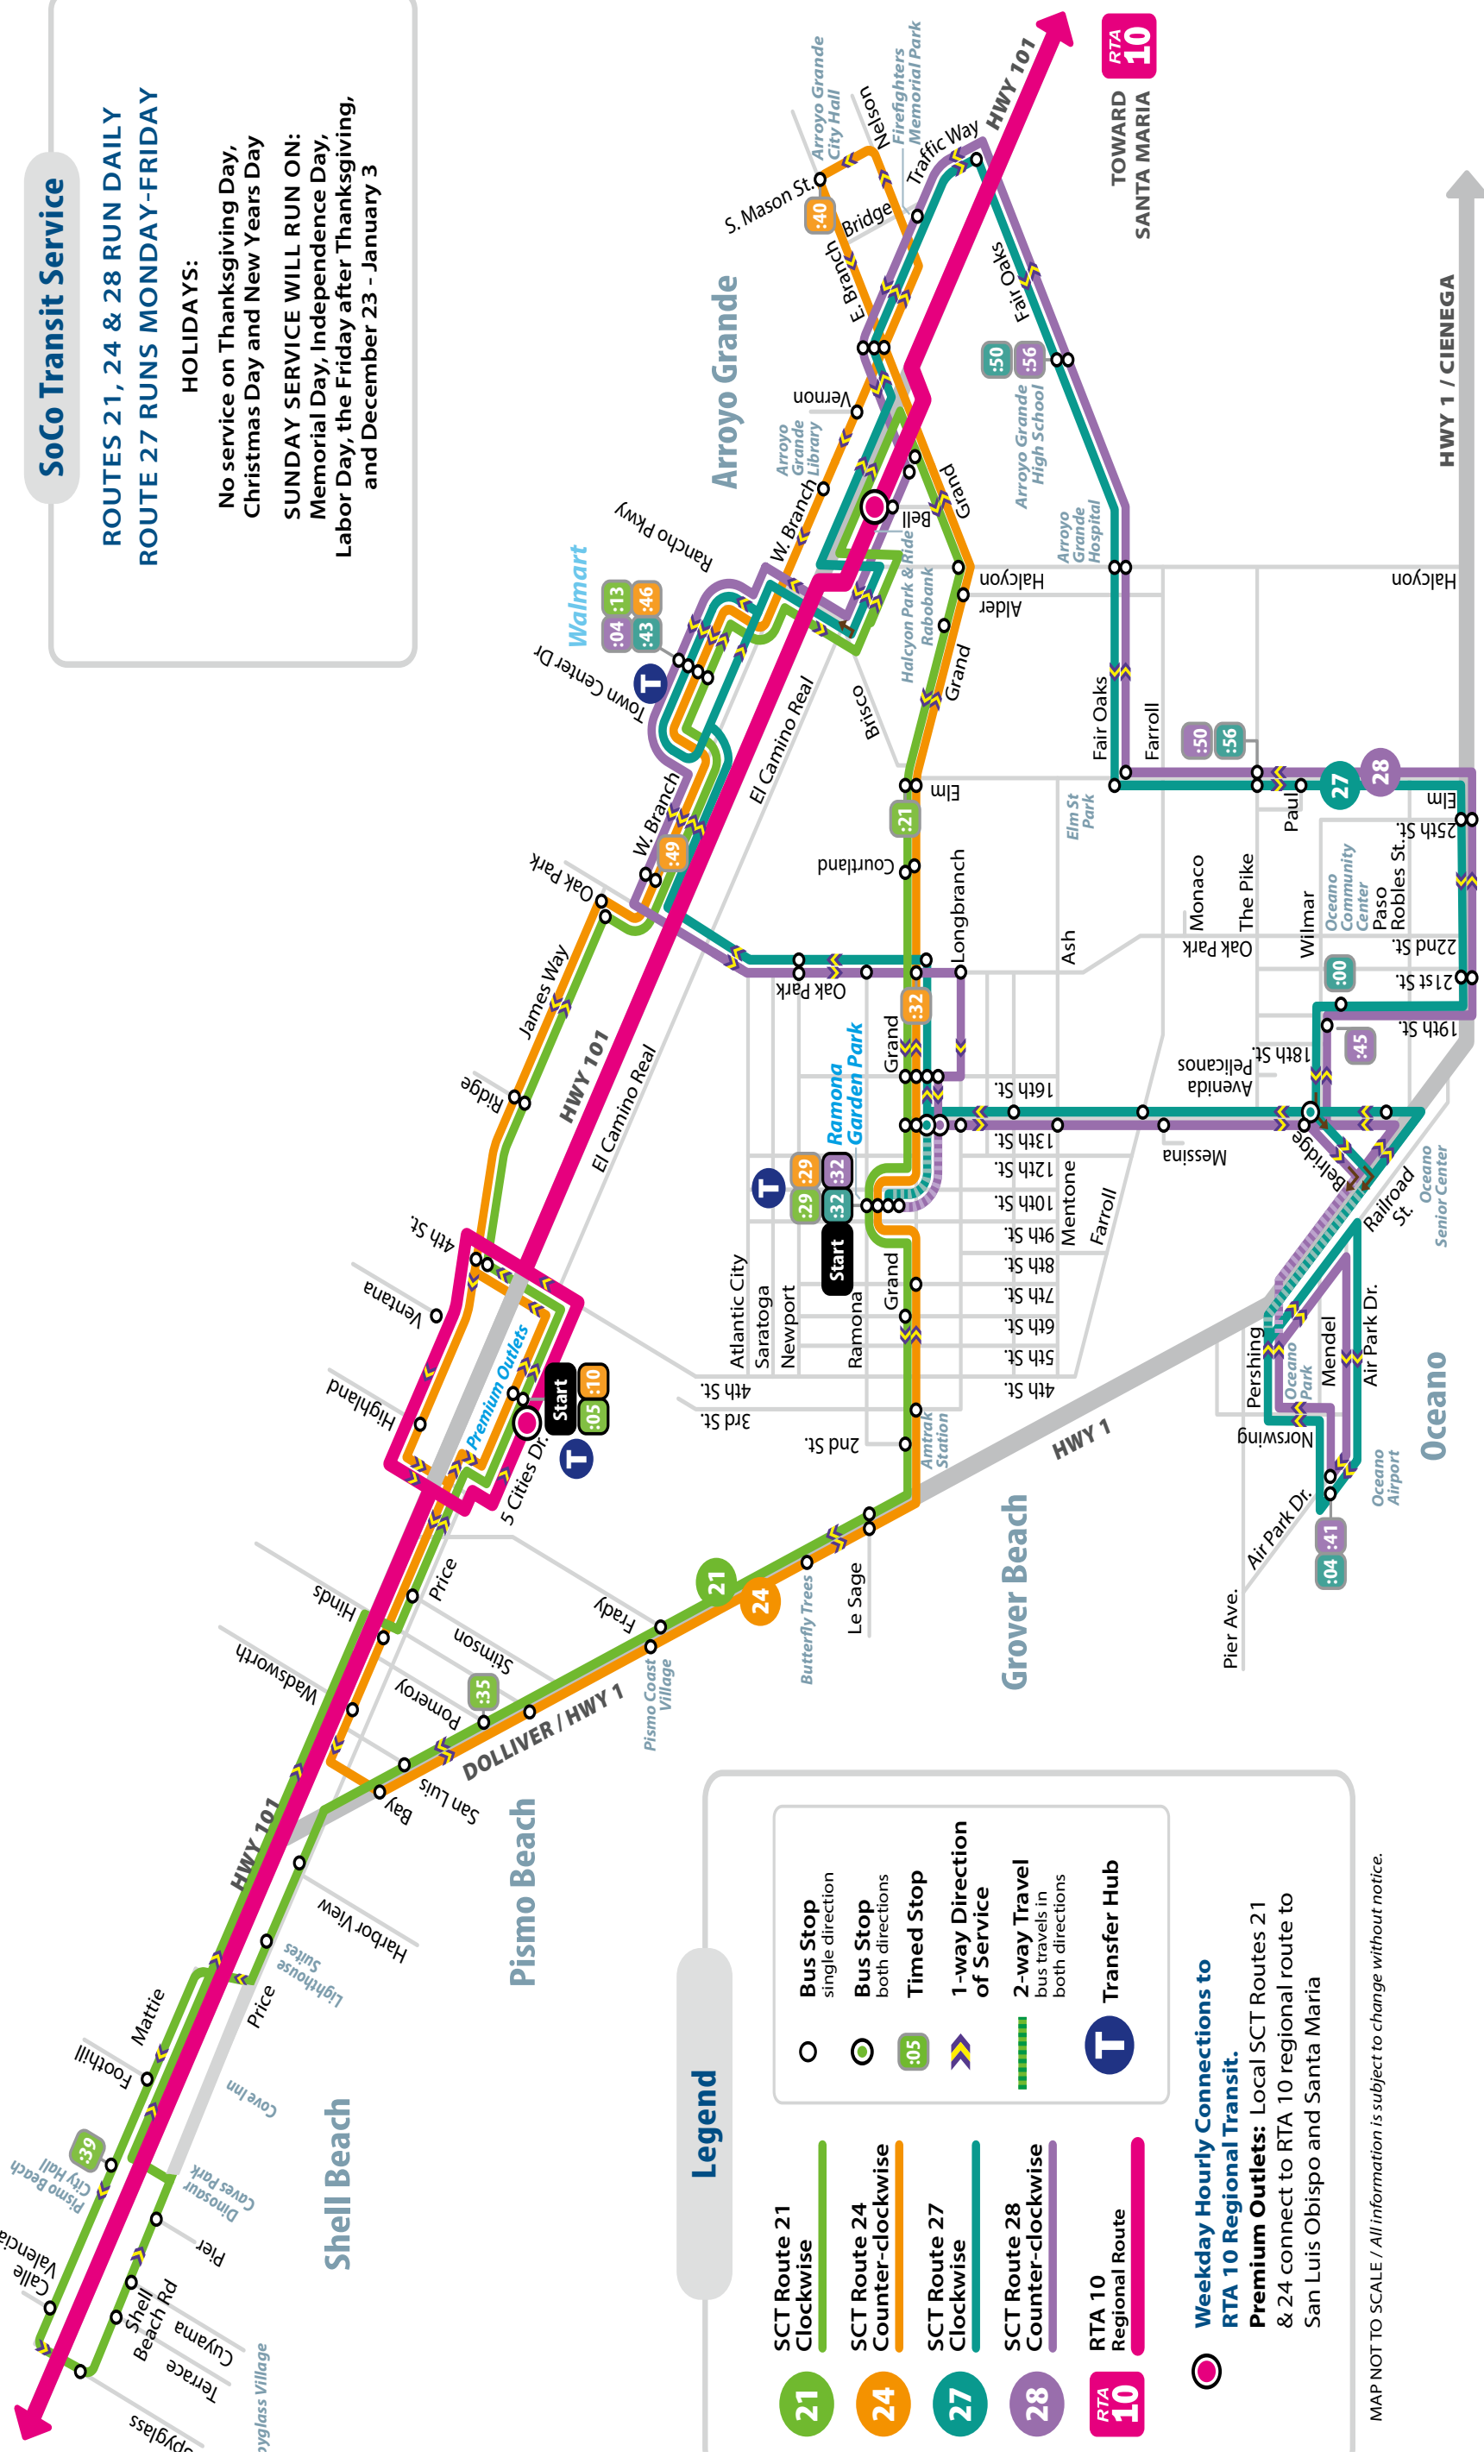

ROUTE 24

* On the first trip of the day, SCT 24 service starts at Ramona Garden at 6:29 AM. Last run ends at Ramona. All other SCT 24 trips depart Pismo Outlets at :10 past the hour.

Premium Outlets	East Grand Avenue @ Courtland
-Connects with RTA Route 10 :10	East Grand Avenue @ Elm Street
Price Street @ Hinds Ave	East Grand Avenue @ Alder Street
Price Street at Wadsworth	East Grand Ave. @ West Branch St.
Dolliver @ Bay	East Branch @ AG City Hall :40
Dolliver @ Hinds	West Branch Street @ Vernon Street
Dolliver @ Pismo Coast Village	W. Branch @ South County Library
Highway 1 @ Butterfly Trees	Town Center/ Walmart :46
Highway 1 @ Le Sage Drive	West Branch @ Oak Park
W. Grand @ 3rd Street (Amtrak)	James Way @ Oak Park Boulevard
W. Grand @ 7th Street	James Way @ Ridge Road
Ramona Garden Park :29	James Way @ 4th Street
West Grand Avenue @ 13th Street	James Way @ Ventana
West Grand Avenue @ 16th Street	James Way @ Highland Drive
East Grand Avenue @ Oak Park	Premium Outlets :55

RTA 10
TOWARD
SAN LUIS OBISPO

SoCo Transit Service

ROUTES 21, 24 & 28 RUN DAILY
ROUTE 27 RUNS MONDAY-FRIDAY

HOLIDAYS:

No service on Thanksgiving Day,
Christmas Day and New Years Day
SUNDAY SERVICE WILL RUN ON:
Memorial Day, Independence Day,
Labor Day, the Friday after Thanksgiving,
and December 23 - January 3

Legend

- SCT Route 21 Clockwise
- SCT Route 24 Counter-clockwise
- SCT Route 27 Clockwise
- SCT Route 28 Counter-clockwise
- RTA 10** Regional Route

- Bus Stop single direction
- ◉ Bus Stop both directions
- :05 Timed Stop
- ▶ 1-way Direction of Service
- ▬ 2-way Travel bus travels in both directions
- T Transfer Hub