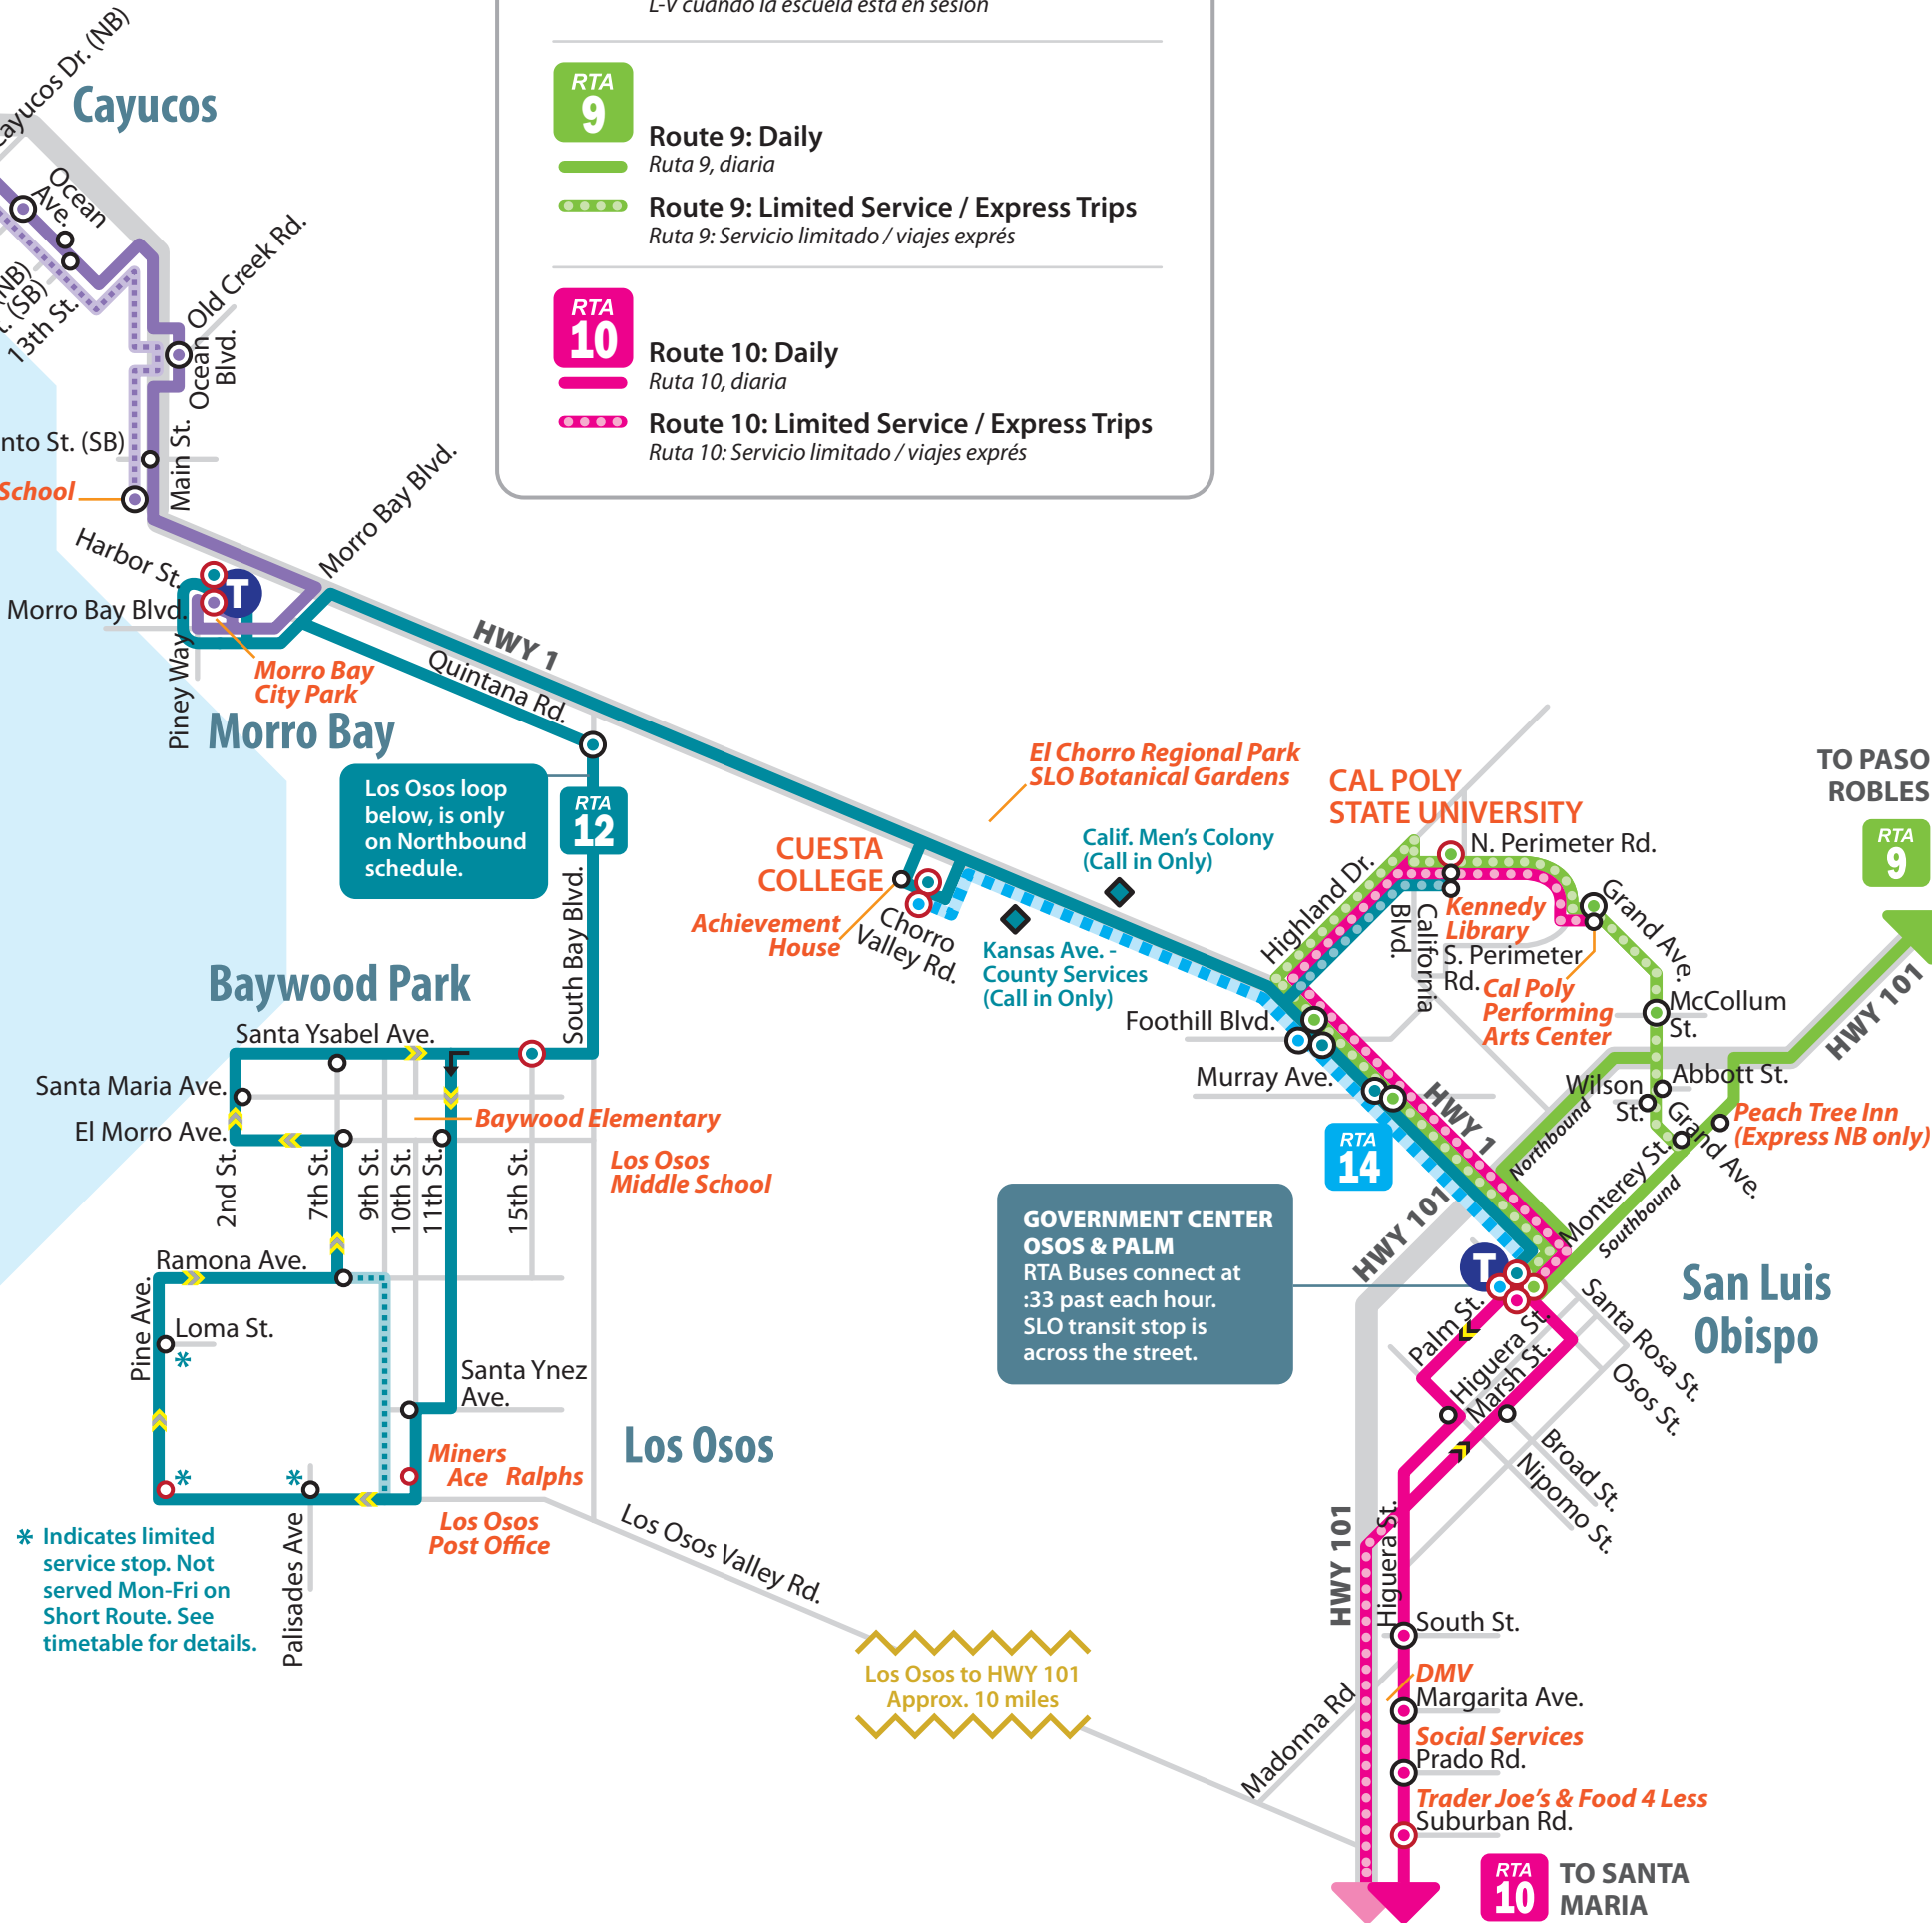

* Indicates limited service stop. Not served Mon-Fri on Short Route. See timetable for details.

Los Osos to HWY 101
Approx. 10 miles

GOVERNMENT CENTER OSOS & PALM
RTA Buses connect at :33 past each hour. SLO transit stop is across the street.

RTA 10 TO SANTA MARIA

RTA 9 TO PASO ROBLES