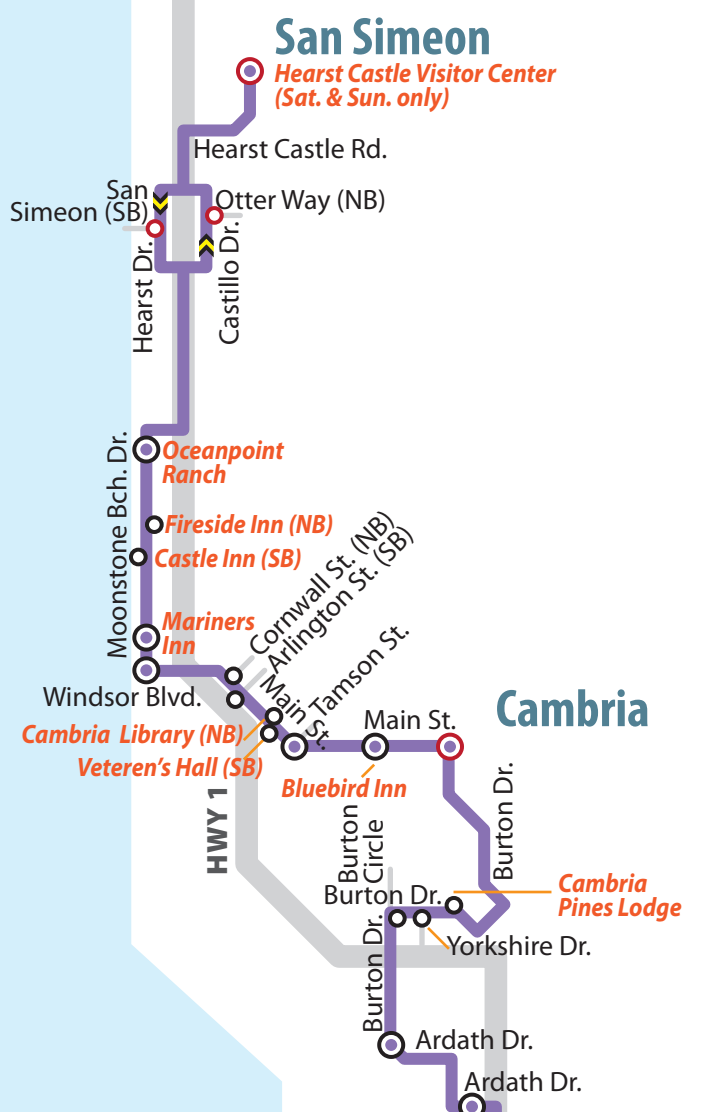

North Coast & San Luis Obispo

Effective [insert date], 2021

Legend

- Bus Stop** (green circle): single direction / Parada de autobus / una dirección
- Bus Stop** (green circle with line): bus stops both directions Northbound & Southbound / Parada de autobus / ambas direcciones / Hacia el norte y sur
- Timed Stop** (red circle): Parada de tiempo
- "Call in Only" Stop** (blue diamond): Route 12
- Direction of Service** (yellow arrow): Dirección de servicio
- Transfer Hub** (blue T): Centro de transferencias

RTA 12 SOUTH
Towards San Luis Obispo: Weekday Hourly Service

RTA 12 NORTH
Towards Morro Bay & Los Osos • Weekday Hourly Service

RTA 14 Route 14: M-F During Cuesta College Fall & Spring Sessions Only / Sesiones de otoño y primavera solamente

RTA 15 Route 15: Daily to Cayucos, Cambria & San Simeon - Hearst Castle Sat/Sun Only / Ruta 15, diaria

Route 15: Morro Bay High School Tripper M-F When School is in Session / Non-stop service from Ocean Ave. at Cayucos Dr. to Morro Bay High School / L-V cuando la escuela está en sesión

RTA 10 TO SANTA MARIA

RTA 9 TO PASO ROBLES