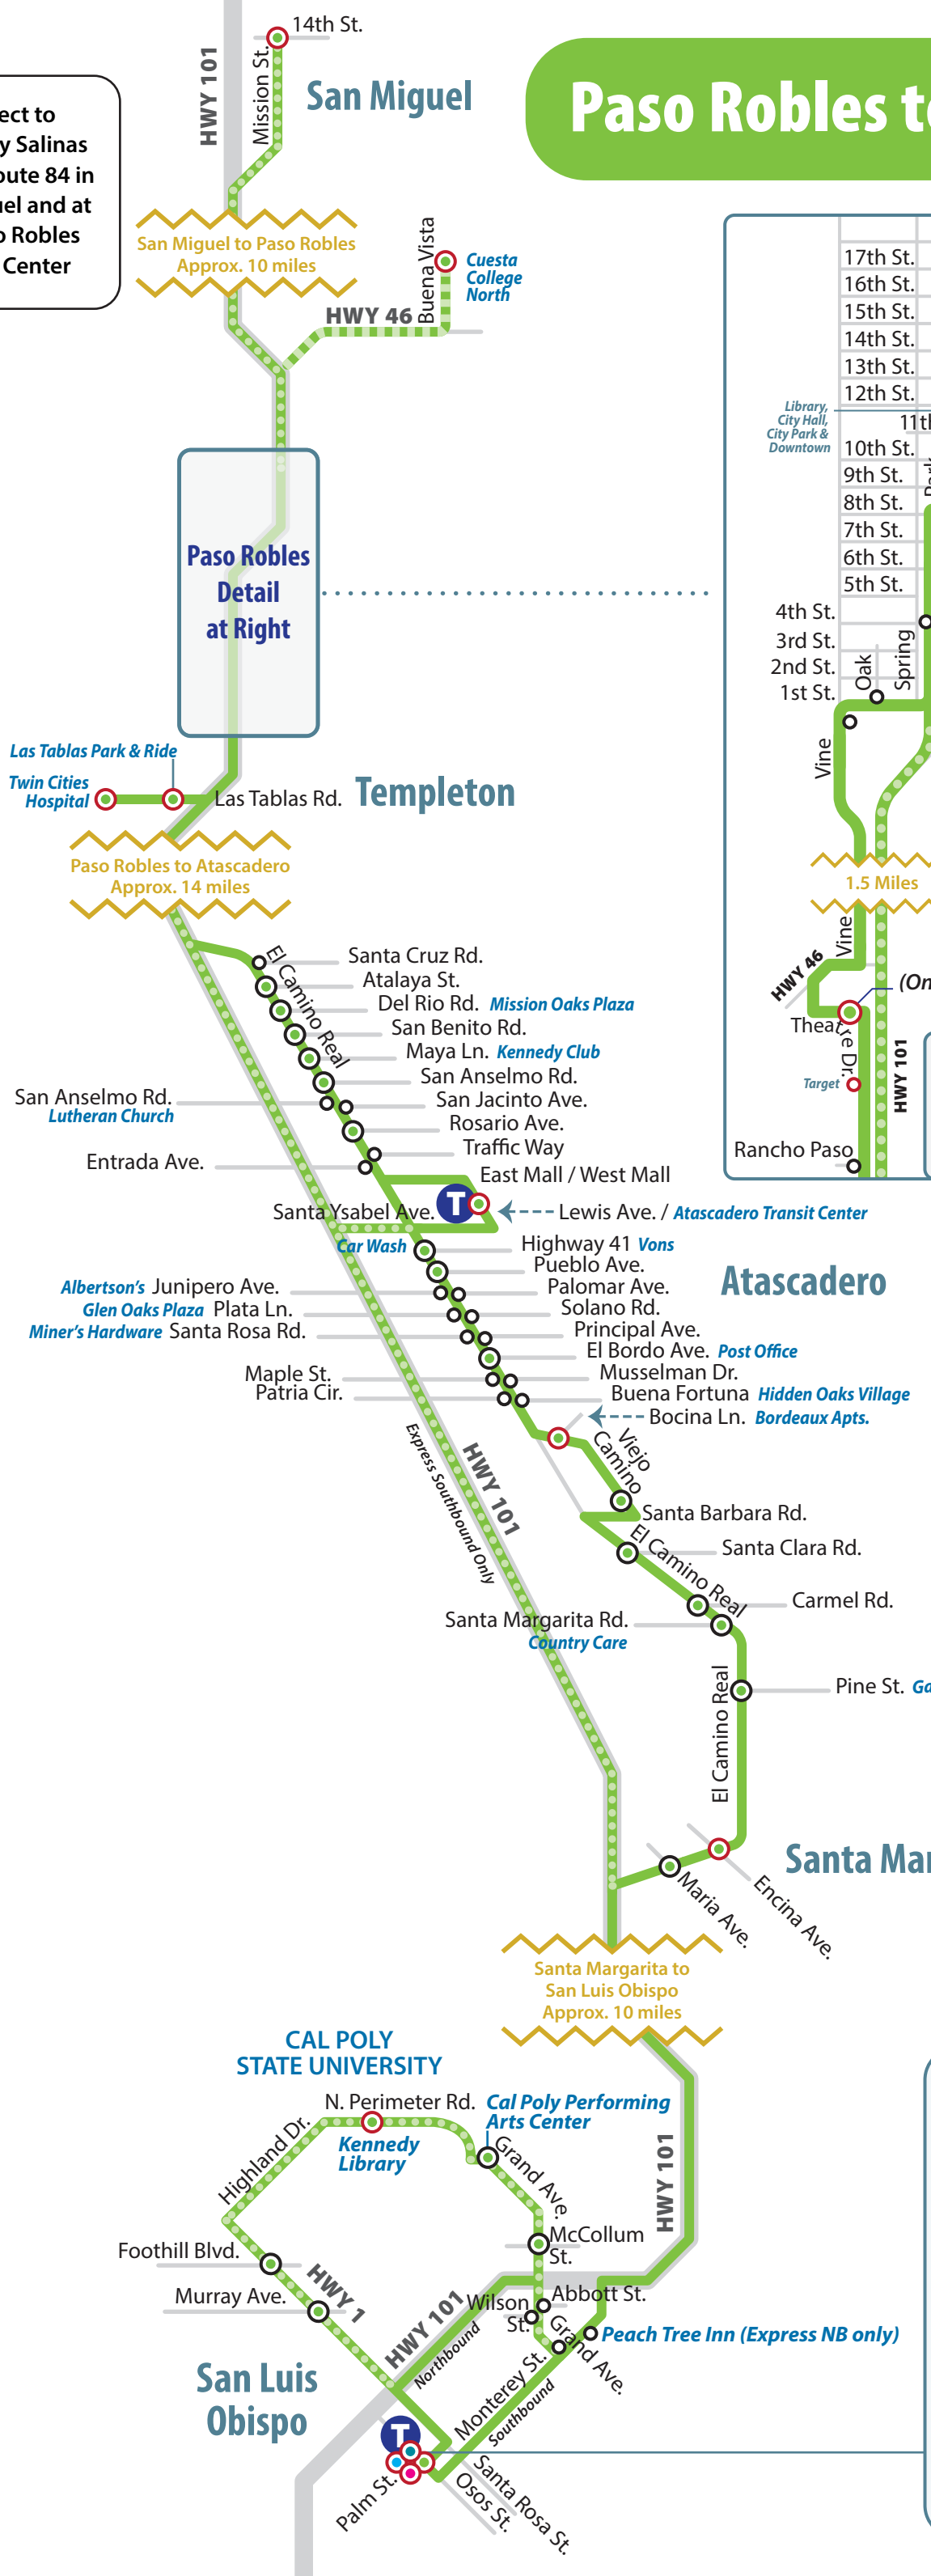

Paso Robles to San Luis Obispo

Connect to Monterey Salinas Transit Route 84 in San Miguel and at the Paso Robles Transit Center

Bus Pass Sales Locations

Regional Day Pass: Sold onboard the bus: $5.50 / day

www.slorta.org: Sells all passes. Pay with your PayPal account and passes are mailed to your address

RTA Office: 253 Elks Lane, SLO. Sells all passes, cash and credit card. Open Mon-Thur 8:00AM - 4:00PM, by appointment on Friday

SLO Government Center Ticket Vending Machine: Accepts cash and credit/debit cards

City of Paso Robles: 1000 Spring St
Accepts cash & checks only.
Call for hours: 805-237-3999

Atascadero City Hall
6500 Palma. Accepts cash & checks only
Call for hours: 805-461-5000

Legend

- Bus Stop single direction Parada de autobus/ una dirección
- Bus Stop bus stops both directions Northbound & Southbound Parada de autobus/ ambas direcciones Hacia el norte y sur
- Timed Stop Parada de tiempo
- **Route 9: Daily** Ruta 9, diaria
- **Route 9: Limited Service / Express Trips** Ruta 9: Servicio limitado / viajes exprés
- **Weekdays Only Select Trips** Solo entre semana, viajes seleccionados
- **Transfer Hub** Centro de transferencias

MAP NOT TO SCALE

GOVERNMENT CENTER OSOS & PALM

All routes begin and end here. For connections to RTA Routes 10, 12, & 14, visit slorta.org for more information.

- RTA 10 To Santa Maria
- RTA 12 To Morro Bay & Los Osos
- RTA 14 To Cuesta College SLO

RTA Buses connect at :33 past each hour.

SLO City bus system SLO Transit is across the street

No Service / No Servicio:
Memorial Day, Independence Day, Labor Day, Thanksgiving Day, Christmas Day and New Year's Day
[Check the slorta.org website for reduced schedules during the weeks of Thanksgiving, Christmas and New Year's](http://slorta.org)