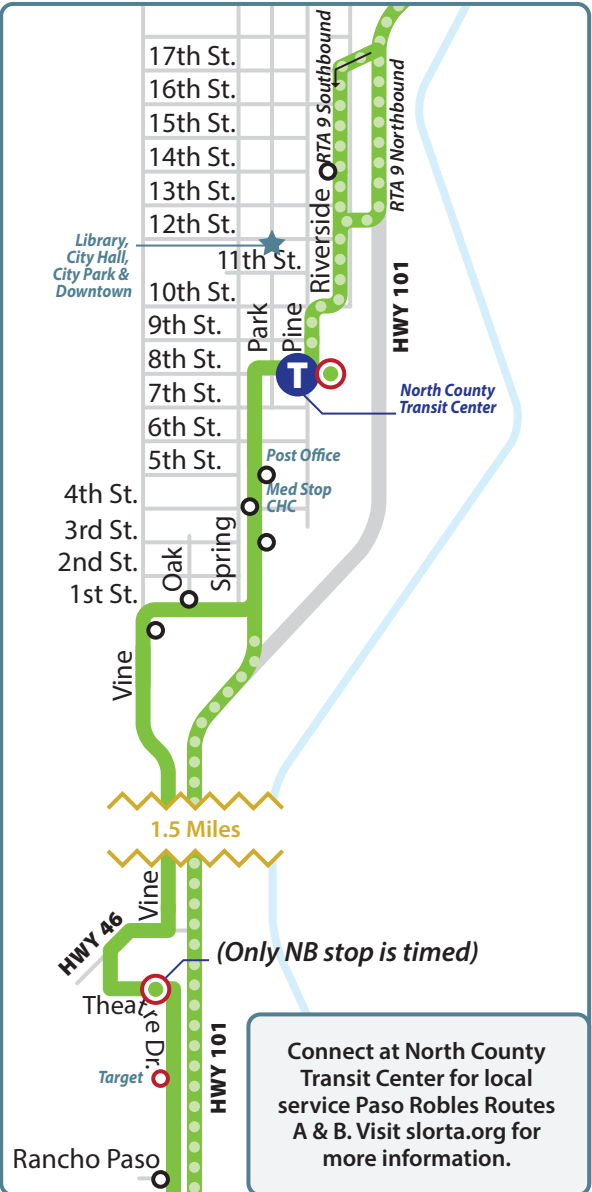

TEMPLETON DIAL-A-RIDE
Hours of Operation: Tuesday & Thursday 8 am to 5 pm
General Public Fare, Zone #1 \$2.50

SHANDON/PASO DIAL-A-RIDE
Hours of Operation: Mon - Weds -Fri, 8:00 am to 5:00 pm
General Public Fare \$5.00

ATASCADERO DIAL-A-RIDE
Hours of Operation: Mon - Fri, 7:30 AM 3:30 PM
General Public Fare \$5.00 zone 1, \$8 zone 2

Paso Robles to San Luis Obispo

Connect to Monterey Salinas Transit Route 84 in San Miguel and at the Paso Robles Transit Center