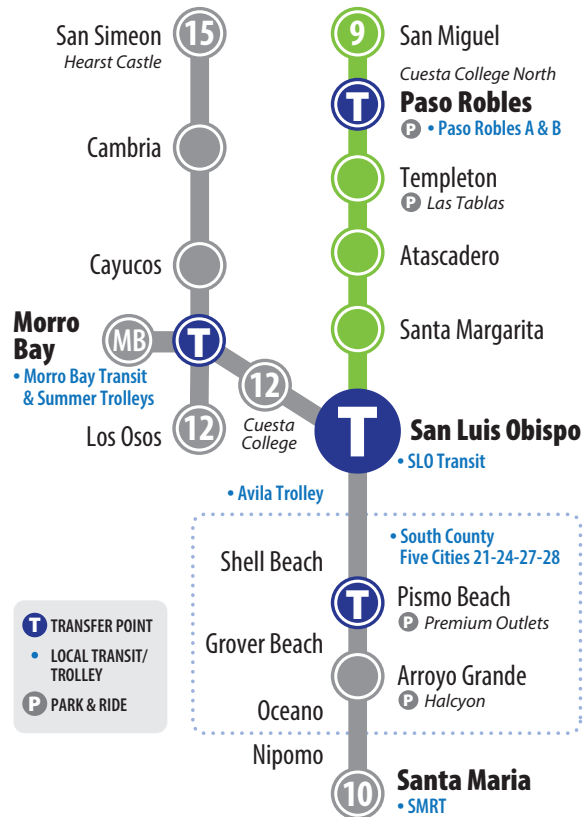

NORTHBOUND <i>Hacia al norte</i> San Luis Obispo to Paso Robles												
	SAN LUIS OBISPO	SANTA MARGARITA	ATASCADERO		TEMPLETON		PASO ROBLES			SAN MIGUEL		
	Government Center (Osos and Palm)	Cal Poly Library	ECR at Encina	Viejo Camino at Bocina	Atascadero Transit Center	Twin Cities Hospital	Las Tablas Park & Ride	Theatre @ Target	Pine at 8th	Cuesta College North	Mission at 14th	
MONDAY - FRIDAY LUNES A VIERNES		6:33	-	6:47	6:55	7:08	7:23	7:26	7:31	7:40	7:53	-
		7:33	-	7:47	7:55	8:08	8:23	8:26	8:31	8:40	8:53	-
		8:33	-	8:47	8:55	9:08	9:23	9:26	9:31	9:40	9:53	-
		9:33	-	9:47	9:55	10:08	10:23	10:26	10:31	10:40	10:53	-
		-	-	-	-	-	-	-	-	11:35	-	11:51
		10:33	-	10:47	10:55	11:08	11:23	11:26	11:31	11:40	11:53	-
	MST*	Operated by Monterey Salinas Transit								12:00	-	12:16
		11:33	-	11:47	11:55	12:08	12:23	12:26	12:31	12:40	12:53	-
		12:33	-	12:47	12:55	1:08	1:23	1:26	1:31	1:40	1:53	-
		1:33	-	1:47	1:55	2:08	2:23	2:26	2:31	2:40	-	-
		2:33	-	2:47	2:55	3:08	3:23	3:26	3:31	3:40	3:53	-
		3:33	-	3:47	3:55	4:08	4:23	4:26	4:31	4:40	4:53	-
	4:33	-	4:47	4:55	5:08	5:23	5:26	5:31	5:40	5:53	-	
MST*	Operated by Monterey Salinas Transit								5:00	-	5:16	
EXP	5:15	5:24	-	-	5:50	-	6:03	-	6:12	-	6:26	
	5:33	-	5:47	5:55	6:08	6:23	6:26	6:31	6:40	-	-	
	6:33	-	6:47	6:55	7:08	7:23	7:26	7:31	7:40	-	-	
	7:33	-	7:47	7:55	8:08	8:23	8:26	8:31	8:40	-	-	
	8:33	8:40	8:56	9:04	9:15	9:30	9:33	9:38	9:47	-	-	
SATURDAY sábado		8:33	-	8:47	8:55	9:08	9:23	9:26	9:31	9:40	-	-
		11:33	-	11:47	11:55	12:08	12:23	12:26	12:31	12:40	-	12:54
		1:33	-	1:47	1:55	2:08	2:23	2:26	2:31	2:40	-	-
	4:33	-	4:47	4:55	5:08	5:23	5:26	5:31	5:40	-	5:54	
	7:33	7:41	7:57	8:07	8:17	8:31	8:35	8:40	8:49	-	9:03	
SUNDAY domingo		9:33	-	9:47	9:55	10:08	10:23	10:26	10:31	10:40	-	10:54
		1:33	-	1:47	1:55	2:08	2:23	2:26	2:31	2:40	-	2:54
		5:33	5:41	5:57	6:07	6:17	6:31	6:35	6:40	6:49	-	7:03

* Service by Monterey Salinas Transit Rt 84. For weekend schedule visit www.mst.org

Effective April 2026
CASH & TAP FARES

For RTA Routes 9,10,12,15
$2.00 per bus boarding Regular
$1.00 per boarding with your Discount Eligibility Fare Card.

NEW! Fare Capping
Never pay more than the daily or monthly limit with Tap2Ride. Tap the same payment card with every ride and we will keep track of your daily and/or monthly use and only charge what fare total you actually use.

Discount Fare on Tap2Ride
If you qualify for the Discount Fare, you can register your card through our website. Then when you tap using that card you will pay the discount fare.

For more information on qualifying for discounted fares and on fare capping, please visit our website in the Fares navigation.

SAVE MONEY, BUY A PASS Ahorre dinero, compra un pase	
Regional Day Pass	$5.50: purchase on the bus
RTA 31-Day Pass	$47 Regular/$23.50 Discount*
Regional 31-Day Pass	$68 Regular/$34 Discount*
Stored Value Card	$16 Value
7-Day Pass	$16.00

Discount Fares: Half the regular cash fares for **Seniors (65-79), Disabled and Medicare Card Holders, Students (K-12, RTA Only)**
Precios descuentos: Mayores (65-79), Estudiantes (K-12), Discapacitados y personas con tarjeta de Medicare.
* To qualify for Discount Fares, apply for a Discount Fare Eligibility Card. Call RTA or visit the Fares page of our website.

Children 44" and under ride free with paying adult
Niños debajo de 44 pulgadas viajan gratis al ser acompañados por un pasajero pagando la tarifa regular.

Please carry exact fare. No change is given.
Favor de traer la tarifa exacta.

All RTA Route 9 Stops