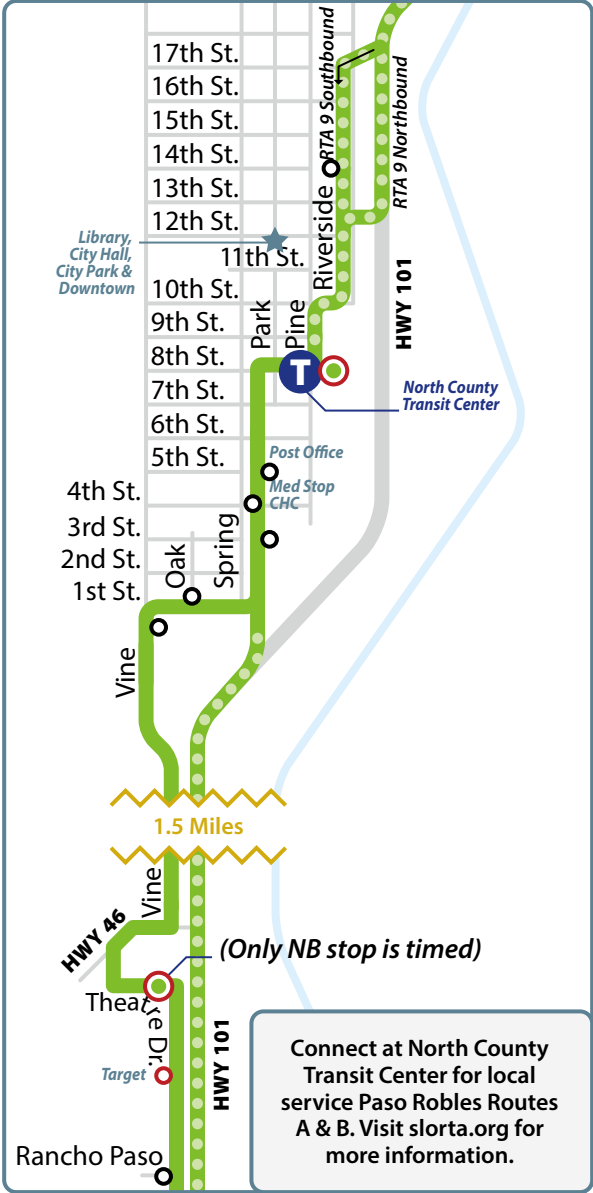

Paso Robles to San Luis Obispo

Bus Pass Sales Locations

Regional Day Pass: Sold onboard the bus: $5.50 / day

www.slorta.org: Sells all passes. Pay with your PayPal account and passes are mailed to your address

RTA Administration Office: 253 Elks Lane, SLO. Sells all passes. Open Mon-Thur 8:00AM - 4:00PM, by appointment on Friday

SLO Government Center Ticket Vending Machine: Accepts cash and credit/debit cards

City of Paso Robles: City Annex
821 Pine St. Accepts cash & checks only.
Call for hours: 805-237-3999

Atascadero City Hall
6500 Palma. Cash & checks only
Call for hours: 805-461-5000

Legend

- **Bus Stop**
  single direction
  Parada de autobus/ una dirección
- **Bus Stop**
  bus stops both directions
  Northbound & Southbound
  *Parada de autobus/ ambas direcciones
  Hacia el norte y sur*
- **Timed Stop**
  Parada de tiempo
- **RTA 9**
  Route 9: Daily
  Ruta 9, diaria
- **Route 9: Limited Service / Express Trips**
  Ruta 9: Servicio limitado / viajes exprés
- **Weekdays Only Select Trips**
  Solo entre semana, viajes seleccionados
- **Transfer Hub**
  Centro de transferencias

MAP NOT TO SCALE

GOVERNMENT CENTER OSOS & PALM

All routes begin and end here. For connections to RTA Routes 10, 12, & 14, visit slorta.org for more information.

- **RTA 10**
  To Santa Maria
- **RTA 12**
  To Morro Bay & Los Osos
- **RTA 14**
  To Cuesta College SLO

RTA Buses connect at :33 past each hour.

SLO City bus system SLO Transit is across the street