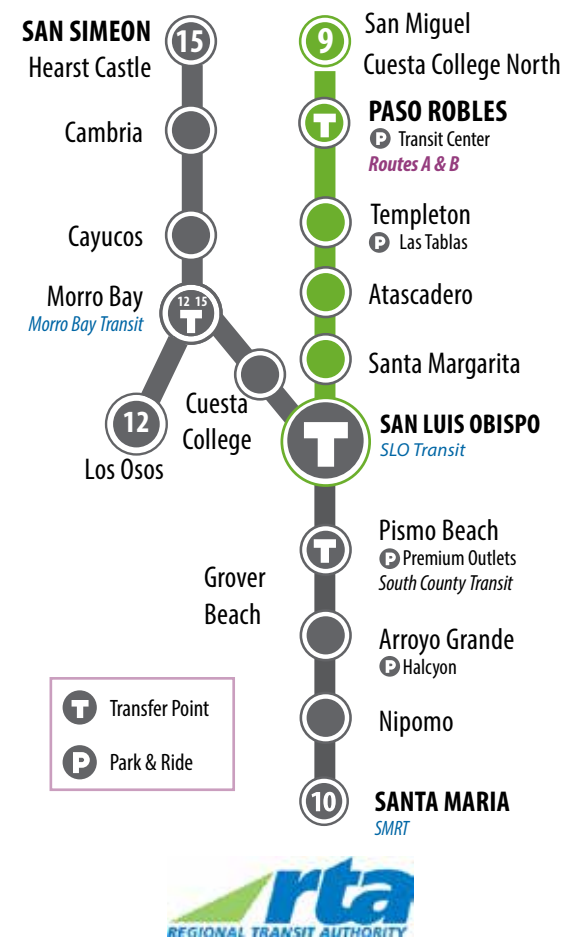

All RTA Route 9 Stops

Southbound *Hacia al Sur*

Northbound *Hacia al Norte*

- Mission at 14th** Limited Service
- Cuesta College North** Limited Service
- Riverside at 14th
- North County Transportation Center** - (Pine at 8th, Amtrak Station)
- Spring at 4th
- 1st at Oak
- Theatre at Alexa (Chili's)
- Target Shopping Center**
- Theatre at Rancho Paso
- Twin Cities Hospital**
- Templeton Park and Ride**
- ECR (El Camino Real) at Atalaya
- ECR at Del Rio (Mission Oaks Plaza)
- ECR at San Benito
- ECR at Maya (Kennedy Club)
- ECR at San Anselmo
- ECR at Rosario
- ECR at Entrada
- Atascadero Transit Center**
- ECR at Hwy 41 (Carwash)
- ECR at Pueblo
- ECR at Junipero (Smart and Final)
- ECR at Plata (D K's Donuts)
- ECR at Santa Rosa
- ECR at El Bordo (Post Office)
- ECR at Maple
- ECR at Patria Circle
- Viejo Camino at Bocina (Bordeaux Apts)**
- Viejo Camino at Santa Barbara
- ECR at Santa Clara
- ECR at Carmel
- ECR at Santa Margarita
- ECR at Pine (Garden Farms)
- ECR at Encina**
- ECR at Maria
- Monterey at Grand
- Grand at Abbott Limited Service
- Grand at McCollum Limited Service
- Cal Poly PAC, Limited Service
- Cal Poly Library**, Limited Service
- Santa Rosa at Foothill, Limited Service
- Government Center (Osos and Palm)**