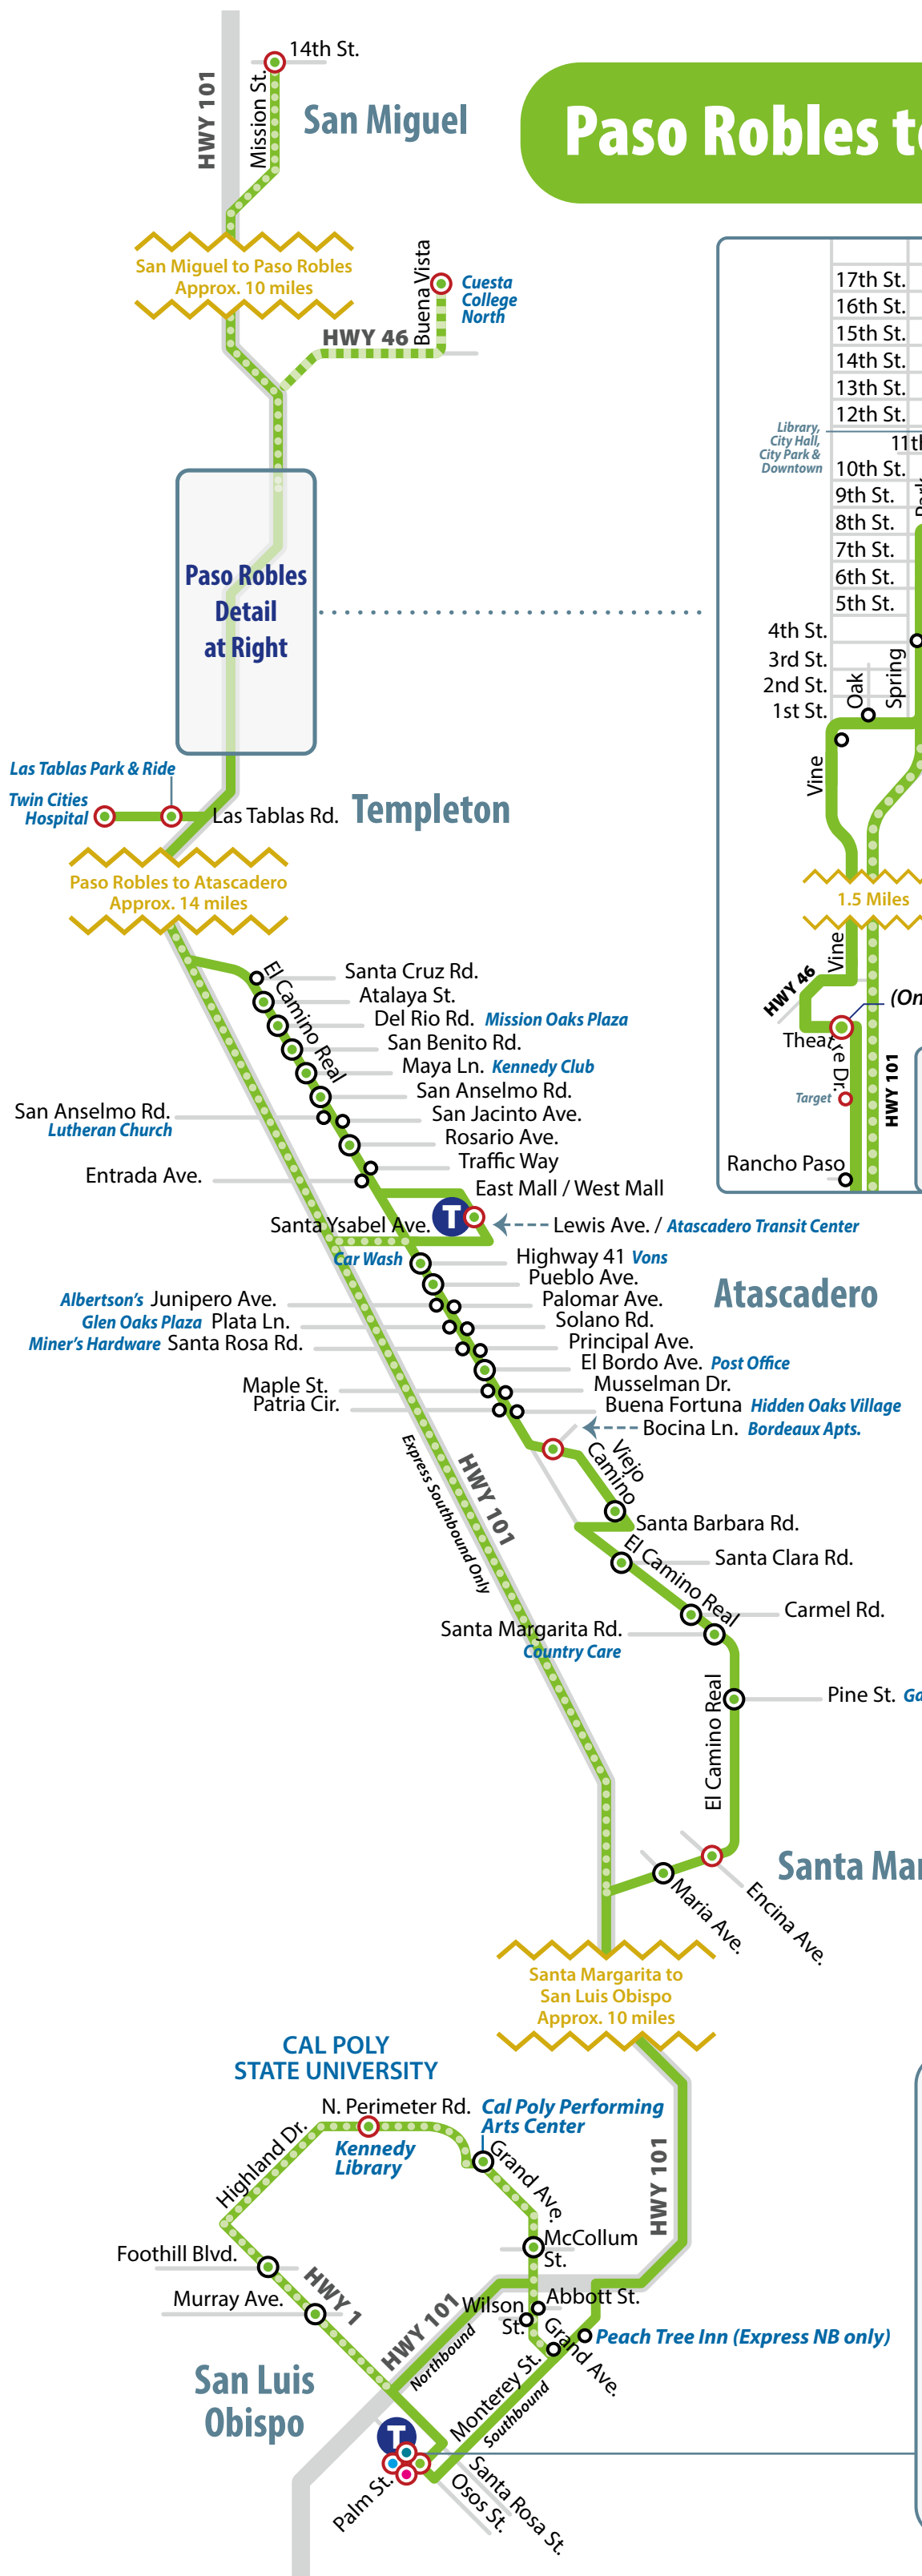

Paso Robles to San Luis Obispo

Bus Pass Sales Locations

Regional Day Pass: Sold onboard the bus: $5.50 / day

www.slorta.org: Sells all passes. Pay with your PayPal account and passes are mailed to your address

RTA Administration Office: 253 Elks Lane, SLO. Sells all passes. Open Mon-Thur 8:00AM - 4:00PM, by appointment on Friday

SLO Government Center Ticket Vending Machine: Accepts cash and credit/debit cards

City of Paso Robles: City Annex
821 Pine St. Accepts cash & checks only.
Call for hours: 805-237-3999

Atascadero City Hall
6500 Palma. Cash & checks only
Call for hours: 805-461-5000

Legend

- **Bus Stop**
  single direction
  Parada de autobus/ una dirección
- **Bus Stop**
  bus stops both directions
  Northbound & Southbound
  *Parada de autobus/ ambas direcciones
  Hacia el norte y sur*
- **Timed Stop**
  Parada de tiempo
- **RTA 9**
  Route 9: Daily
  Ruta 9, diaria
- **Route 9: Limited Service / Express Trips**
  Ruta 9: Servicio limitado / viajes exprés
- **Weekdays Only Select Trips**
  Solo entre semana, viajes seleccionados
- **Transfer Hub**
  Centro de transferencias

MAP NOT TO SCALE

GOVERNMENT CENTER OSOS & PALM

All routes begin and end here. For connections to RTA Routes 10, 12, & 14, visit slorta.org for more information.

- **RTA 10**
  To Santa Maria
- **RTA 12**
  To Morro Bay & Los Osos
- **RTA 14**
  To Cuesta College SLO

RTA Buses connect at :33 past each hour.

SLO City bus system SLO Transit is across the street