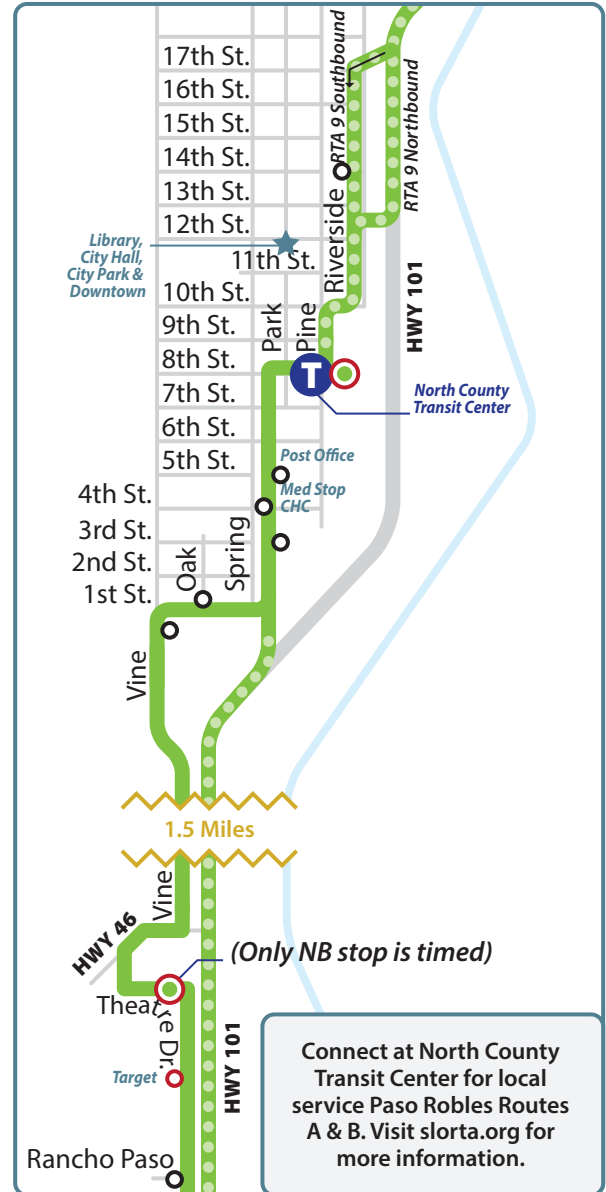

Paso Robles to San Luis Obispo

Bus Pass Sales Locations

Regional Day Pass: Sold onboard the bus: $5.50 / day

www.slorta.org: Sells all passes. Pay with your PayPal account and passes are mailed to your address

RTA Administration Office: 253 Elks Lane, SLO. Sells all passes. Open Mon-Thur 8:00AM - 4:00PM, by appointment on Friday

SLO Government Center Ticket Vending Machine: Accepts cash and credit/debit cards

City of Paso Robles: City Annex
821 Pine St. Accepts cash & checks only.
Call for hours: 805-237-3999

Atascadero City Hall
6500 Palma. Cash & checks only
Call for hours: 805-461-5000

Legend

- **Bus Stop**
  single direction
  Parada de autobus / una dirección
- **Bus Stop**
  bus stops both directions
  Northbound & Southbound
  *Parada de autobus / ambas direcciones
  Hacia el norte y sur*
- **Timed Stop**
  Parada de tiempo
- **RTA 9**
  Route 9: Daily
  Ruta 9, diaria
- **Route 9: Limited Service / Express Trips**
  Ruta 9: Servicio limitado / viajes exprés
- **Weekdays Only Select Trips**
  Solo entre semana, viajes seleccionados
- **Transfer Hub**
  Centro de transferencias

MAP NOT TO SCALE

GOVERNMENT CENTER OSOS & PALM

All routes begin and end here. For connections to RTA Routes 10, 12, & 14, visit slorta.org for more information.

- **RTA 10**
  To Santa Maria
- **RTA 12**
  To Morro Bay & Los Osos
- **RTA 14**
  To Cuesta College SLO

RTA Buses connect at :33 past each hour.

SLO City bus system SLO Transit is across the street