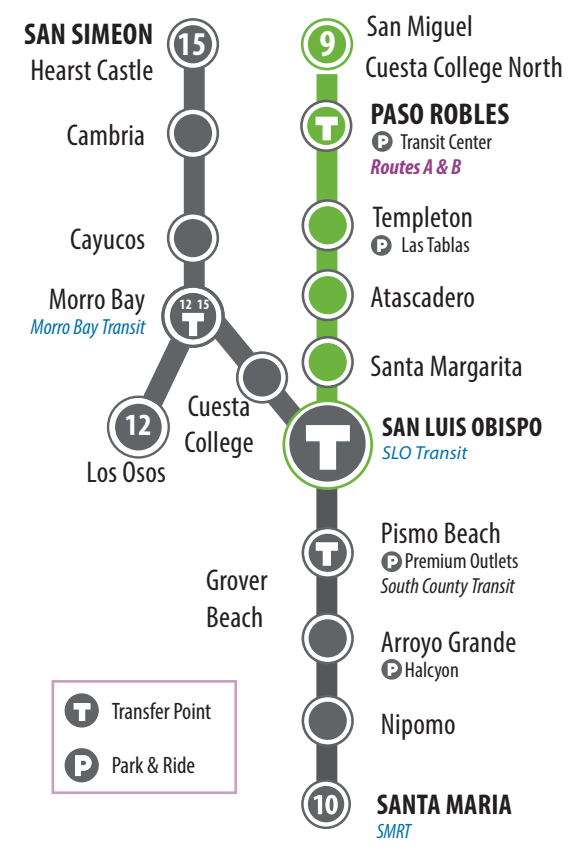

All RTA Route 9 Stops

Southbound *Hacia al Sur*

Northbound *Hacia al Norte*

- Mission at 14th** Limited Service
- Cuesta College North** Limited Service
- Riverside at 14th
- North County Transportation Center** - (Pine at 8th, Amtrak Station)
- Spring at 4th
- 1st at Oak
- Theatre at Alexa
- Target Shopping Center**
- Theatre at Rancho Paso
- Twin Cities Hospital**
- Templeton Park and Ride**
- ECR (El Camino Real) at Atalaya
- ECR at Del Rio (Mission Oaks Plaza)
- ECR at San Benito
- ECR at Maya (Kennedy Club)
- ECR at San Anselmo
- ECR at Rosario
- ECR at Entrada
- Atascadero Transit Center**
- ECR at Hwy 41 (Carwash)
- ECR at Pueblo
- ECR at Junipero (Smart and Final)
- ECR at Plata (D K's Donuts)
- ECR at Santa Rosa
- ECR at El Bordo (Post Office)
- ECR at Maple
- ECR at Patria Circle
- Viejo Camino at Bocina (Bordeaux Apts)**
- Viejo Camino at Santa Barbara
- ECR at Santa Clara
- ECR at Carmel
- ECR at Santa Margarita
- ECR at Pine (Garden Farms)
- ECR at Encina**
- ECR at Maria
- Monterey at Grand
- Grand at Abbott Limited Service
- Grand at McCollum Limited Service
- Cal Poly PAC, Limited Service
- Cal Poly Library**, Limited Service
- Santa Rosa at Foothill, Limited Service
- Government Center (Osos and Palm)**