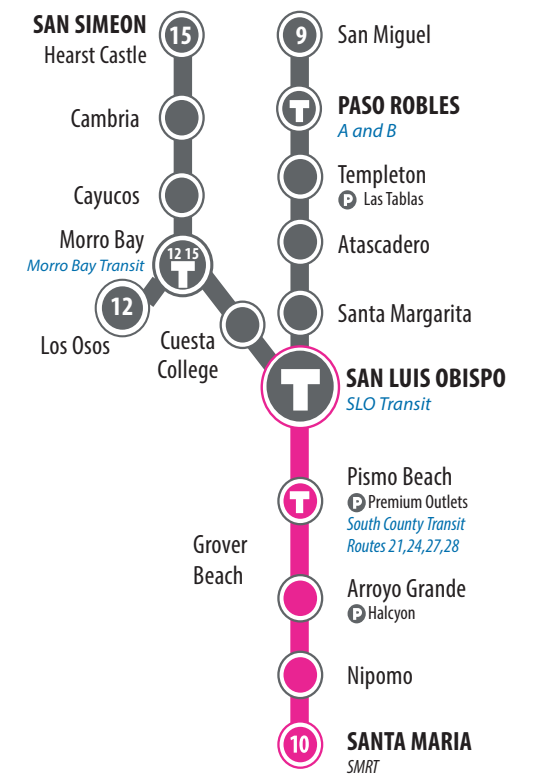

RTA Route 10 Timed Stops

EFFECTIVE March 19, 2023

10 SANTA MARIA to SAN LUIS OBISPO

(805) 541-2228 or slorta.org

Purchase and Save Bus Passes on Your Phone!

Download the Token Transit App from the Google Play or Apple App store
Purchase your RTA pass through the App
Show your pass when you board the bus!

All Route 10 Stops

Northbound Hacia al Norte
Santa Maria Transit Center, SMRT
S. Bradley at Jones (Hancock College)
 Nicholson at E. Cypress: Amtrak Bus
 E. Church at Palisade: Marian Medical Center
Tefft at Carillo
 Thompson at Branch
 Nipomo High School
 E. Grand at El Camino Real: ARCO AM-PM
El Camino Real at Halcyon Park and Ride
 James Way
Pismo Premium Outlets, South County Transit
S. Higuera at Suburban (Trader Joes/Food 4 Less)
 S. Higuera at Prado: Social Services
 S. Higuera at Margarita: DMV
 S. Higuera at South
 Marsh at Broad
 Santa Rosa at Higuera: Limited Service
Government Center (Osos and Palm)
 Connect to SLO city bus system SLO Transit across the street

RTA Buses connect at :33 past each hour.

SLO City bus system SLO Transit is across the street

Legend

- Bus Stop**
single direction
Parada de autobus/
una dirección
- Bus Stop**
bus stops both directions
Northbound & Southbound
Parada de autobus/
ambas direcciones
Hacia el norte y sur
- Timed Stop**
Parada de tiempo
- RTA 10**
Route 10: Daily
Ruta 10, diaria
- Route 10: Express Bus**
Monday - Friday only
Ruta 10: Viajes exprés
lunes a Viernes
- Direction of Service**
Dirección de servicio
- Transfer Hub**
Centro de transferencias

MAP NOT TO SCALE

Express Bus Departs
Santa Maria Transit Center
6:05 a.m. to Cal Poly SLO

Northbound trips only.

Southbound trips only.