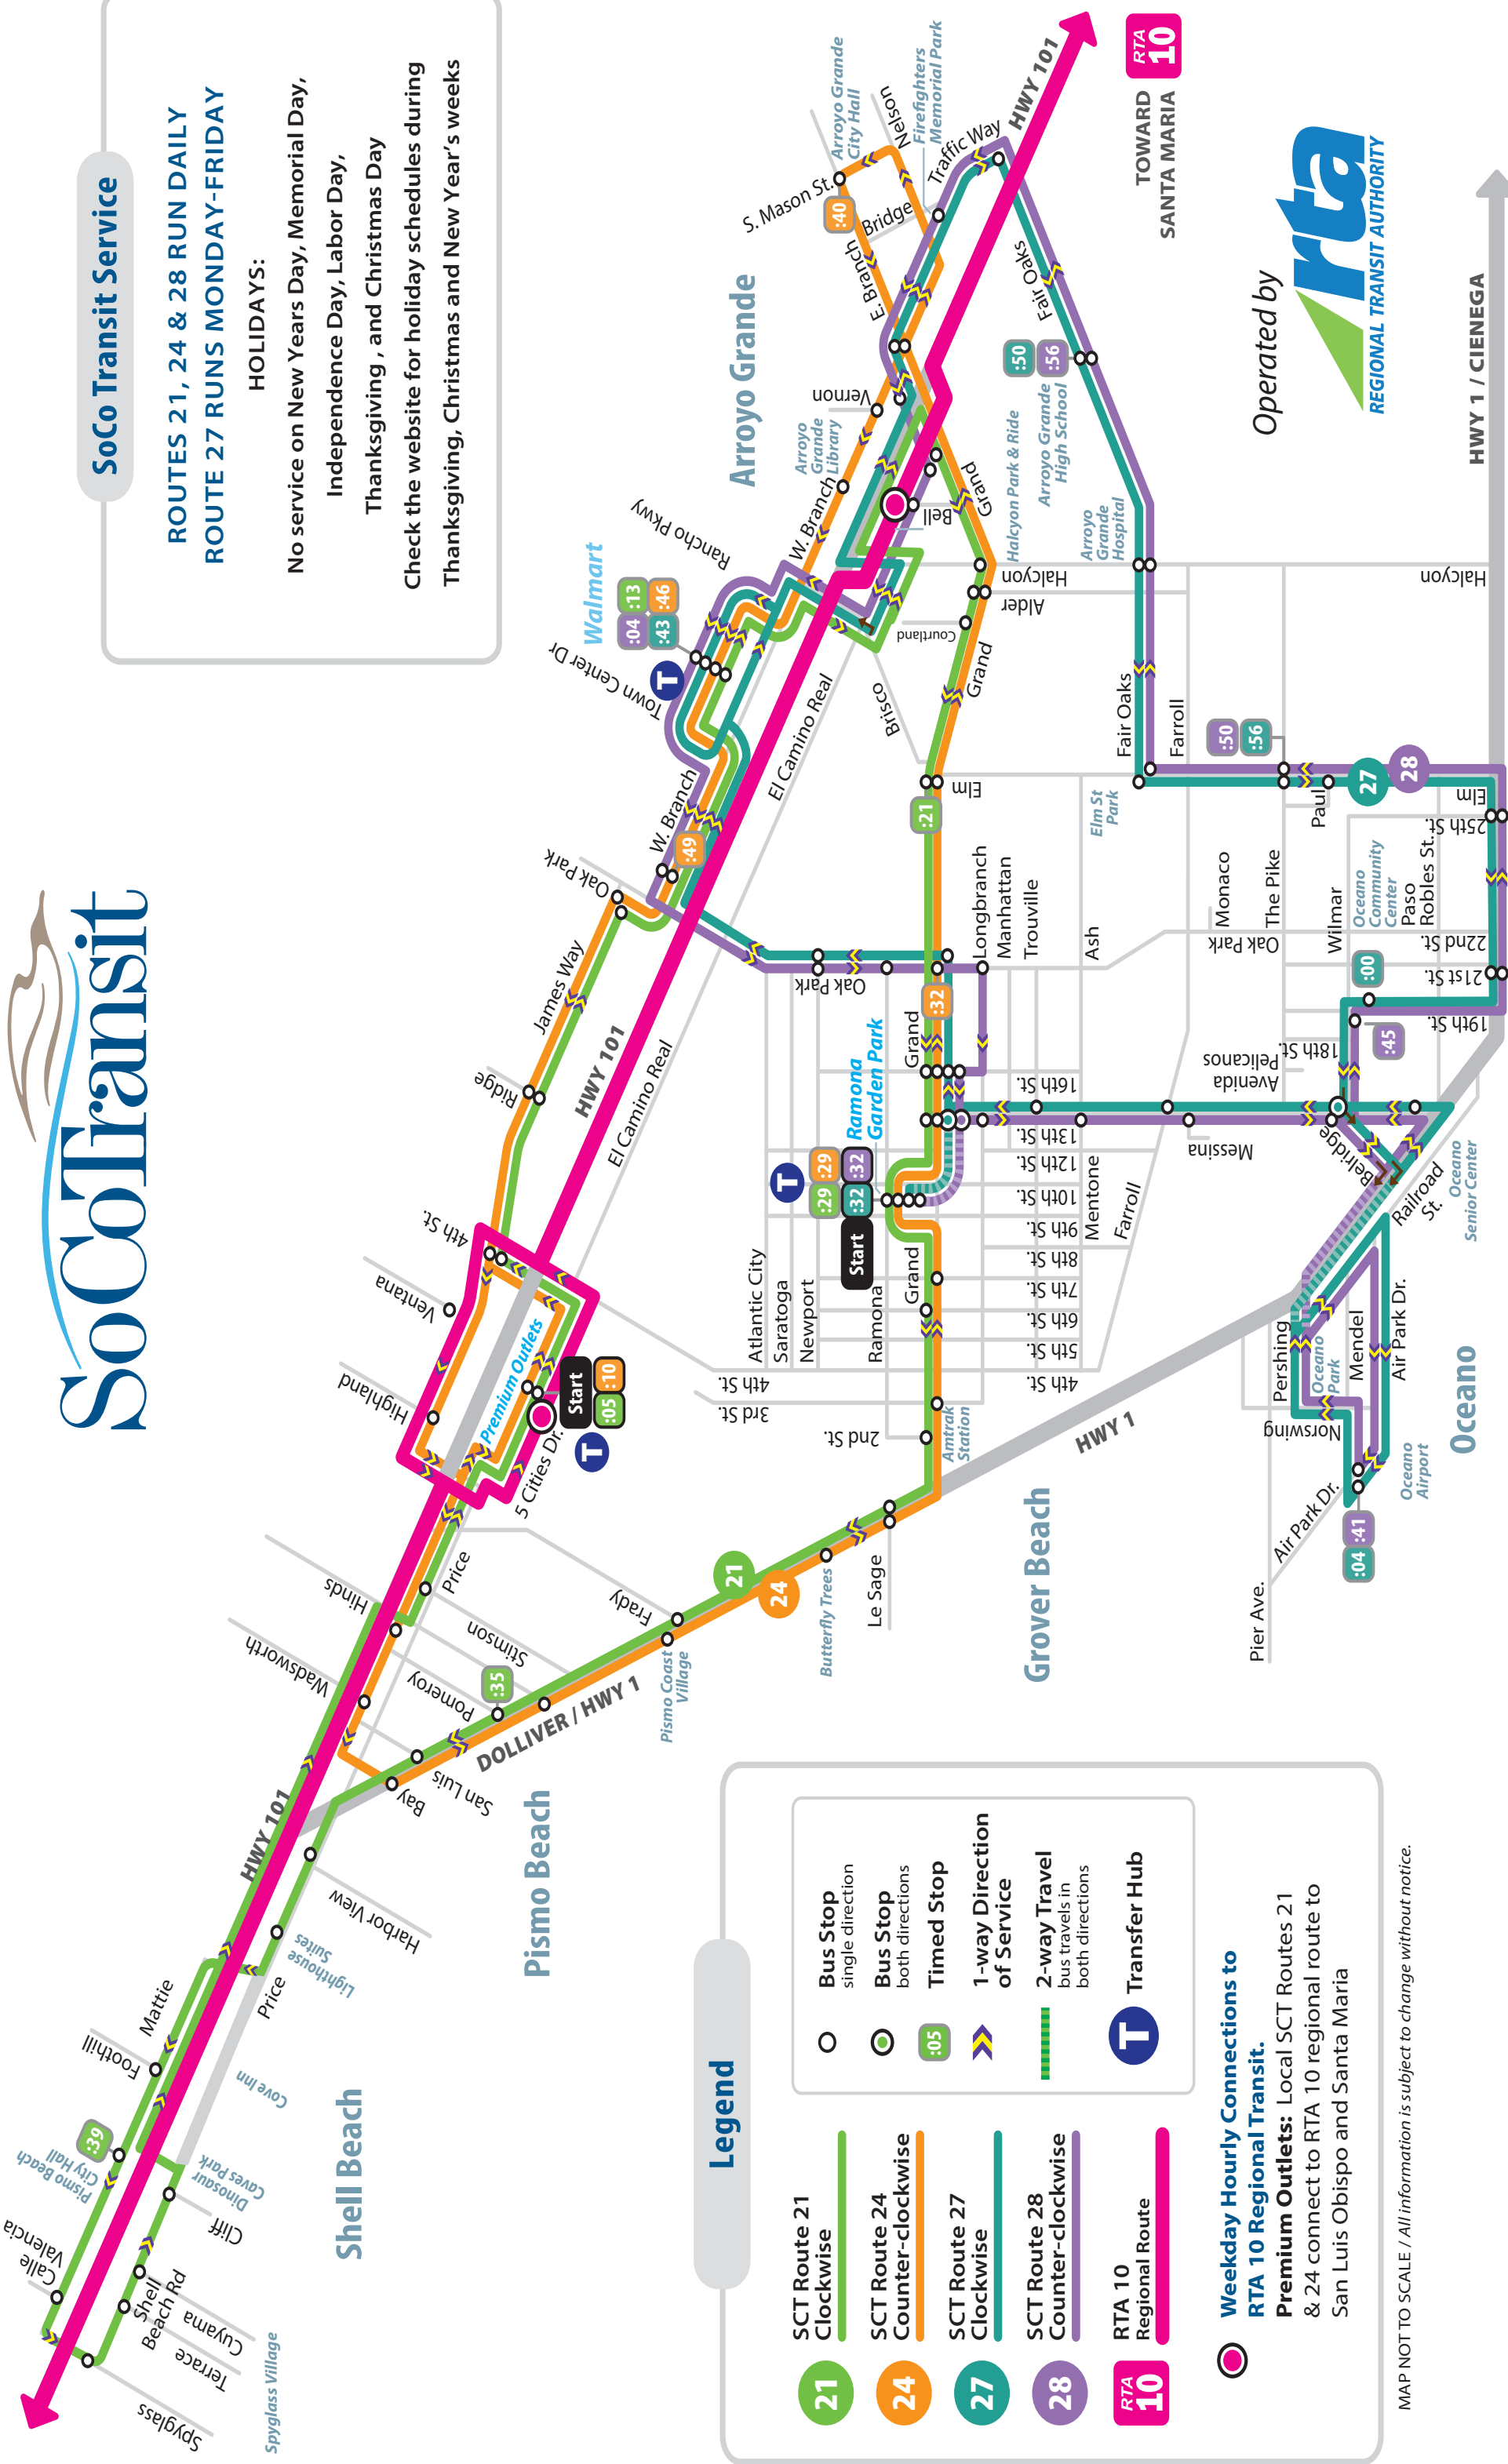

* AG High School Tripper is not currently running. Please check with RTA to find out if we are able to restart this trip.

** Due to traffic Route 28 does not stop at AG High at 2:56 PM Monday-Friday and misses the 3 following stops until Halcyon Park and Ride where it continues its run.

All Route Stops

ROUTE 21

* On the first trip of the day, SCT 21 service starts at Ramona Garden at 6:29AM. The last trip ends at Ramona. All other SCT 21 trips depart the Pismo Outlets at :05 past the hour.

ROUTES 21, 24 & 28 RUN DAILY
ROUTE 27 RUNS MONDAY-FRIDAY

HOLIDAYS:

No service on New Years Day, Memorial Day,
Independence Day, Labor Day,
Thanksgiving, and Christmas Day
Check the website for holiday schedules during
Thanksgiving, Christmas and New Year's weeks

Legend

- SCT Route 21 Clockwise
- SCT Route 24 Counter-clockwise
- SCT Route 27 Clockwise
- SCT Route 28 Counter-clockwise
- RTA 10 Regional Route
- Bus Stop single direction
- Bus Stop both directions
- ⏱ Timed Stop
- ➡ 1-way Direction of Service
- ▬ 2-way Travel bus travels in both directions
- T Transfer Hub